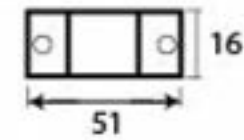

PRODUCT CODE 33126

HANDFORGED  
TRADITIONAL  
IRONMONGERY

Due to the hand crafted nature of our products all measurements are approximate and should be used as a guide only