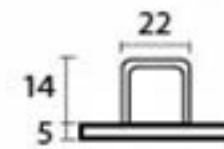

PRODUCT CODE 33126

HANDFORGED  
TRADITIONAL  
IRONMONGERY

Due to the hand crafted nature of our products all measurements are approximate and should be used as a guide only