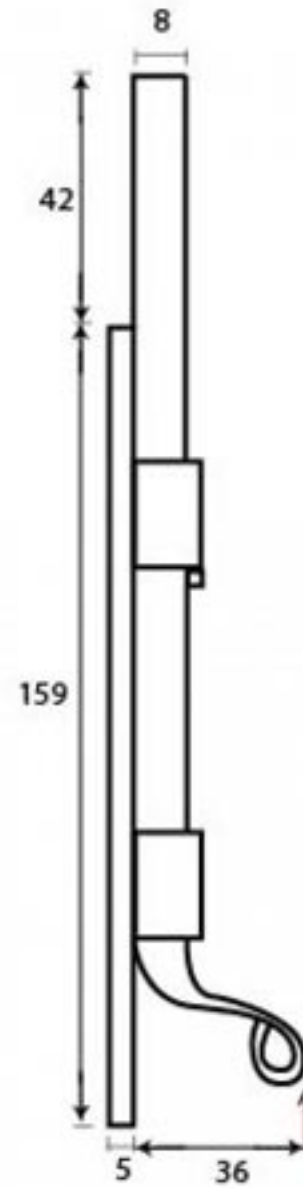

PRODUCT CODE 33126

HANDFORGED  
TRADITIONAL  
IRONMONGERY

Due to the hand crafted nature of our products all measurements are approximate and should be used as a guide only