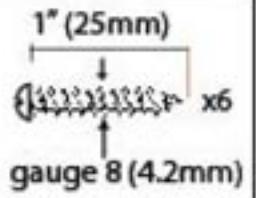

PRODUCT CODE 33126

HANDFORGED  
TRADITIONAL  
IRONMONGERY

Due to the hand crafted nature of our products all measurements are approximate and should be used as a guide only