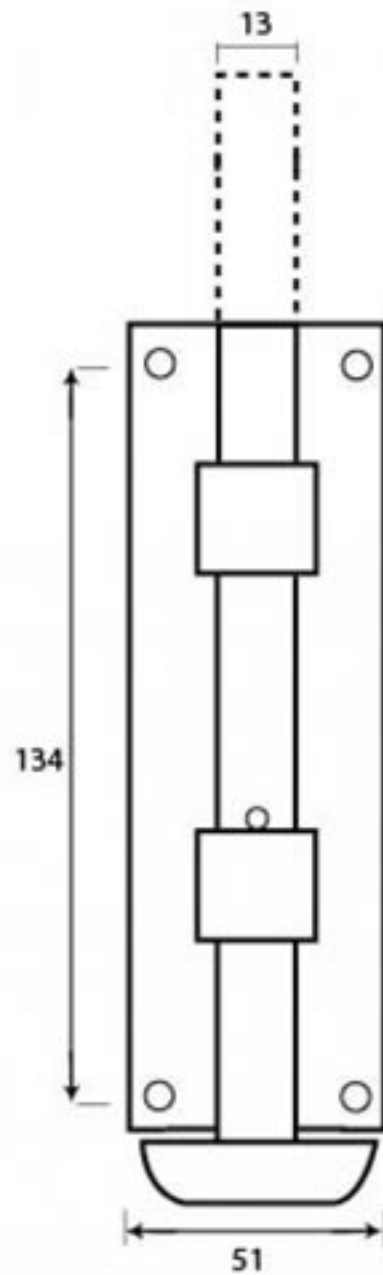

PRODUCT CODE 33126

HANDFORGED  
TRADITIONAL  
IRONMONGERY

Due to the hand crafted nature of our products all measurements are approximate and should be used as a guide only