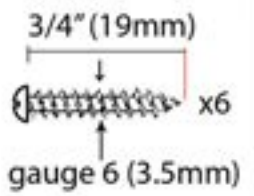

PRODUCT CODE 33013

HANDFORGED
TRADITIONAL
IRONMONGERY

Due to the hand crafted nature of our products all measurements are approximate and should be used as a guide only