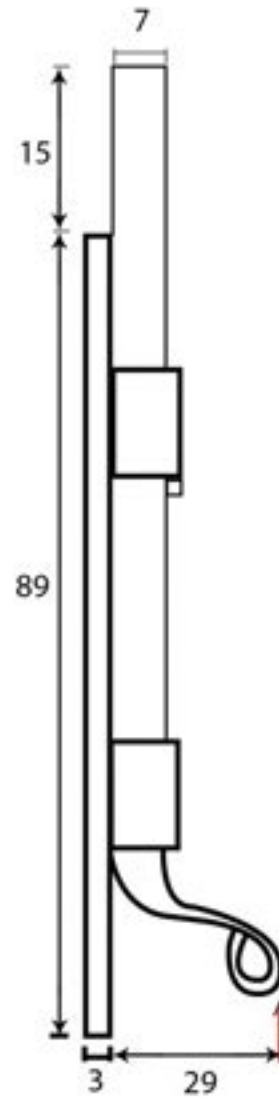

PRODUCT CODE 33013

HANDFORGED
TRADITIONAL
IRONMONGERY

Due to the hand crafted nature of our products all measurements are approximate and should be used as a guide only