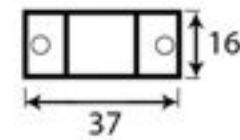

PRODUCT CODE 33013

HANDFORGED
TRADITIONAL
IRONMONGERY

Due to the hand crafted nature of our products all measurements are approximate and should be used as a guide only