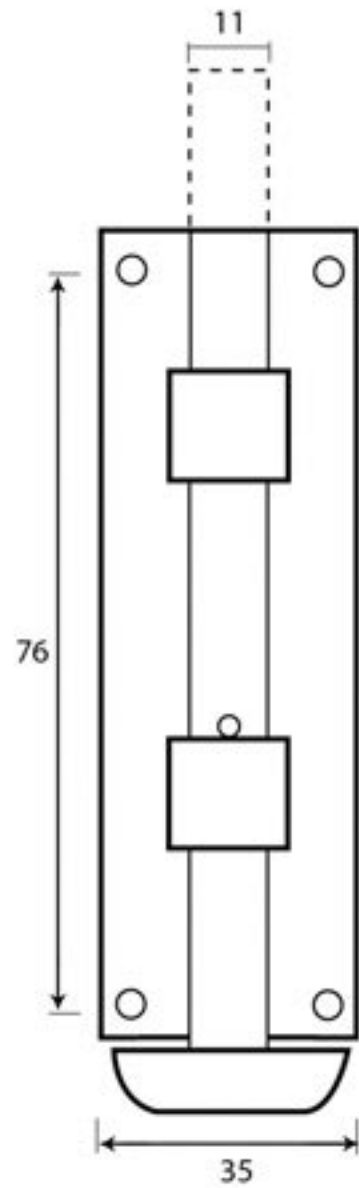

PRODUCT CODE 33013

HANDFORGED
TRADITIONAL
IRONMONGERY

Due to the hand crafted nature of our products all measurements are approximate and should be used as a guide only