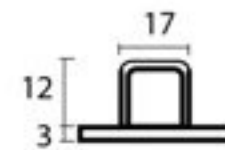

PRODUCT CODE 33013

HANDFORGED
TRADITIONAL
IRONMONGERY

Due to the hand crafted nature of our products all measurements are approximate and should be used as a guide only