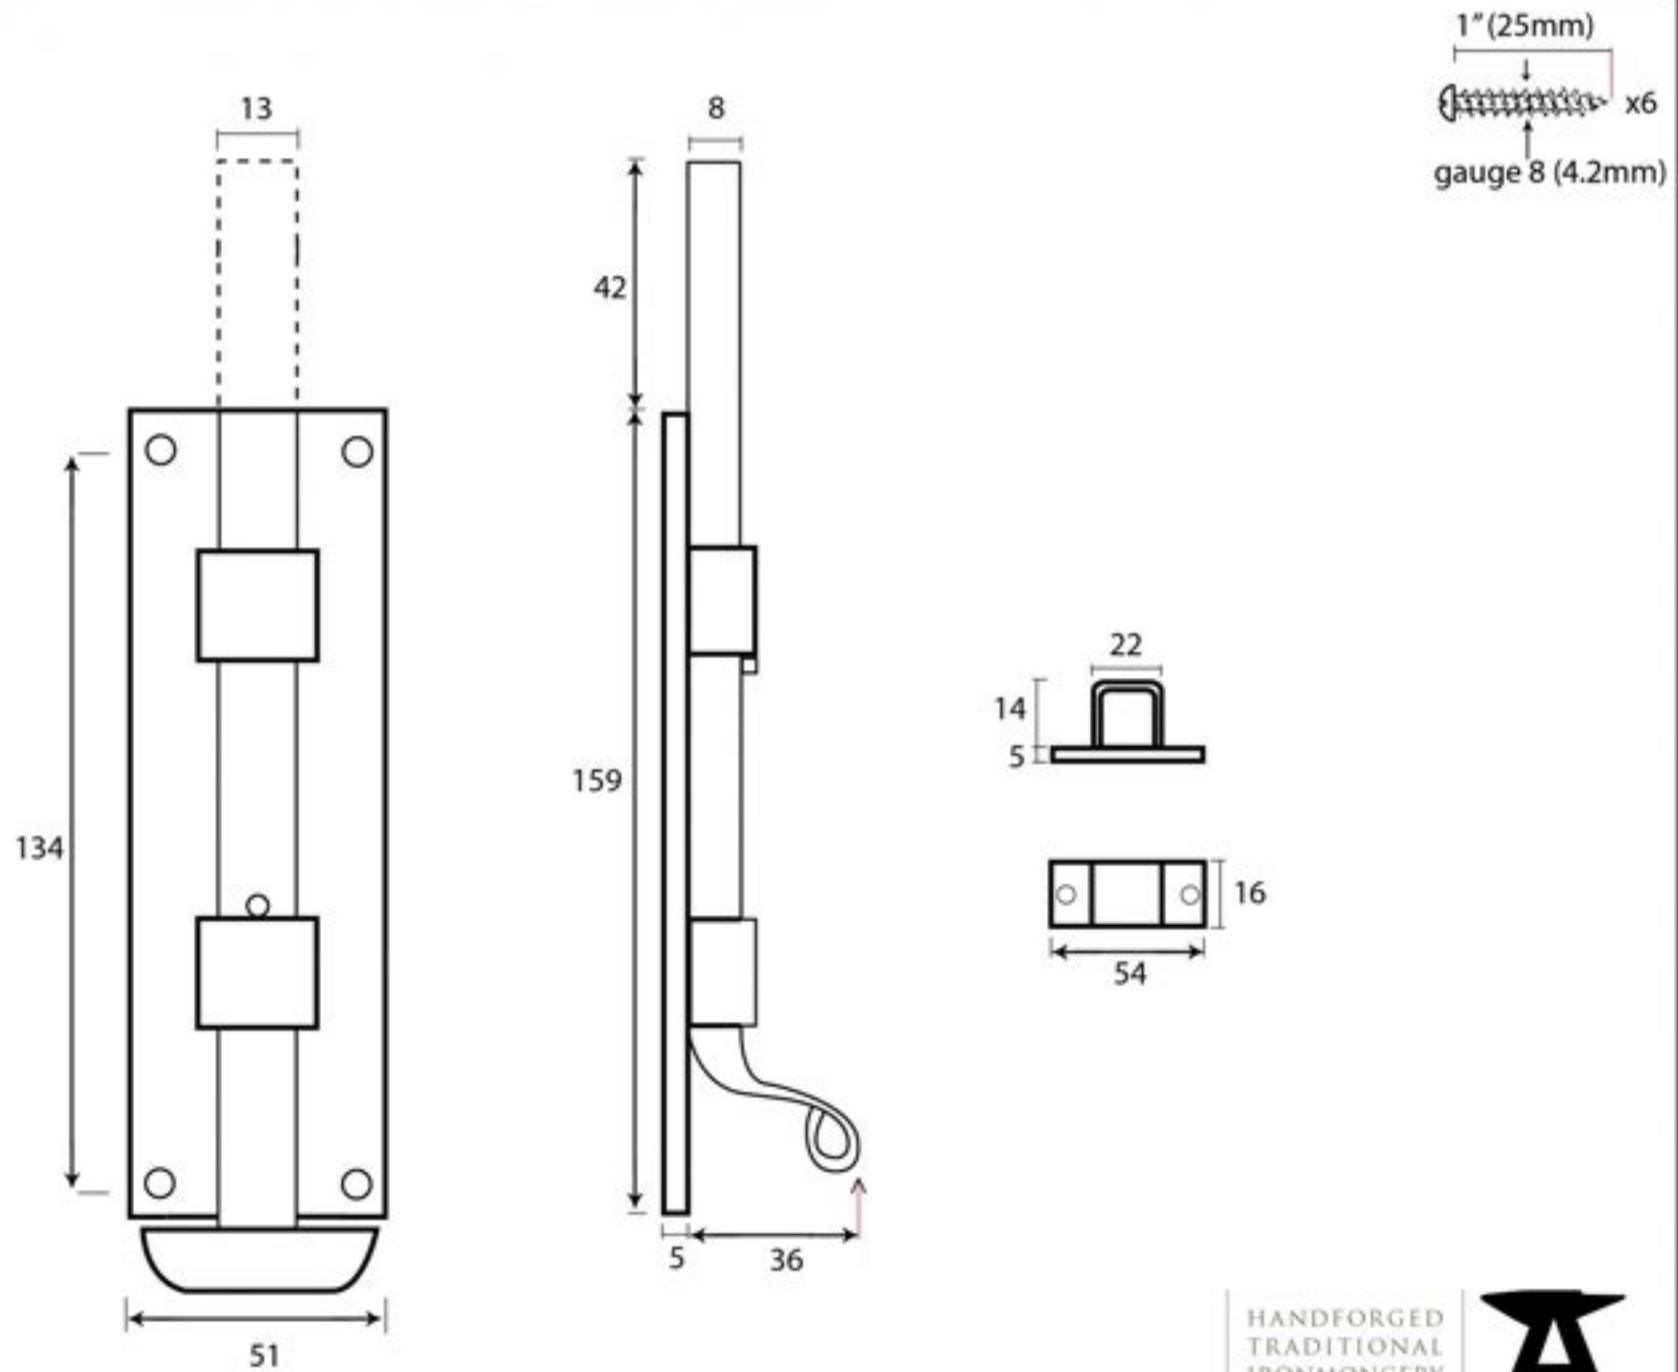

PRODUCT CODE 33015

HANDFORGED  
TRADITIONAL  
IRONMONGERY

Due to the hand crafted nature of our products all measurements are approximate and should be used as a guide only