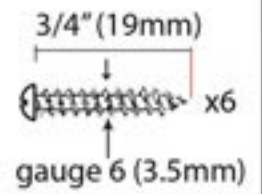

PRODUCT CODE 33660

HANDFORGED  
TRADITIONAL  
IRONMONGERY

Due to the hand crafted nature of our products all measurements are approximate and should be used as a guide only