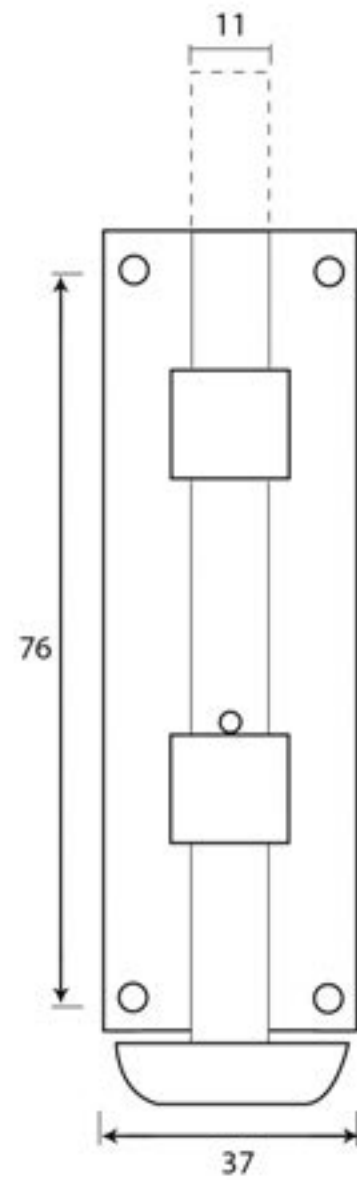

PRODUCT CODE 33660

HANDFORGED  
TRADITIONAL  
IRONMONGERY

Due to the hand crafted nature of our products all measurements are approximate and should be used as a guide only