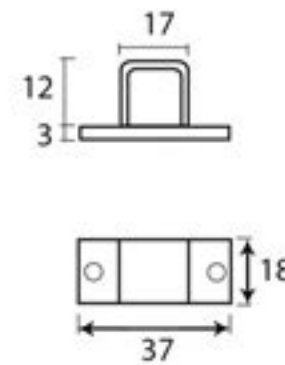

PRODUCT CODE 33660

HANDFORGED  
TRADITIONAL  
IRONMONGERY

Due to the hand crafted nature of our products all measurements are approximate and should be used as a guide only