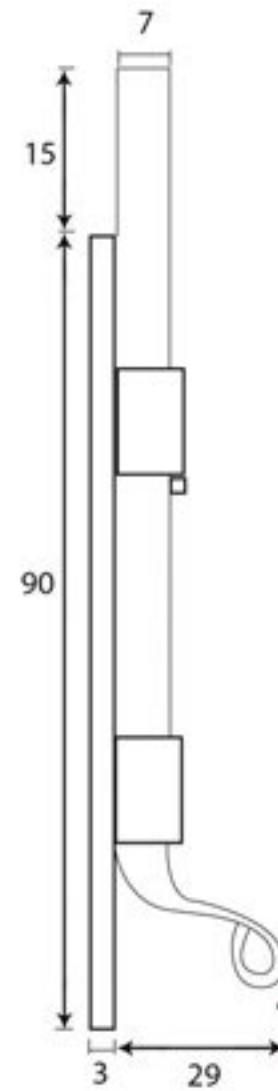

PRODUCT CODE 33660

HANDFORGED  
TRADITIONAL  
IRONMONGERY

Due to the hand crafted nature of our products all measurements are approximate and should be used as a guide only