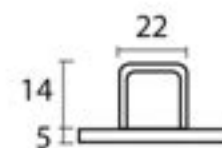

PRODUCT CODE 33663

HANDFORGED
TRADITIONAL
IRONMONGERY

Due to the hand crafted nature of our products all measurements are approximate and should be used as a guide only