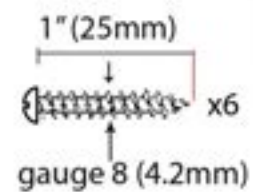

PRODUCT CODE 33663

HANDFORGED
TRADITIONAL
IRONMONGERY

Due to the hand crafted nature of our products all measurements are approximate and should be used as a guide only