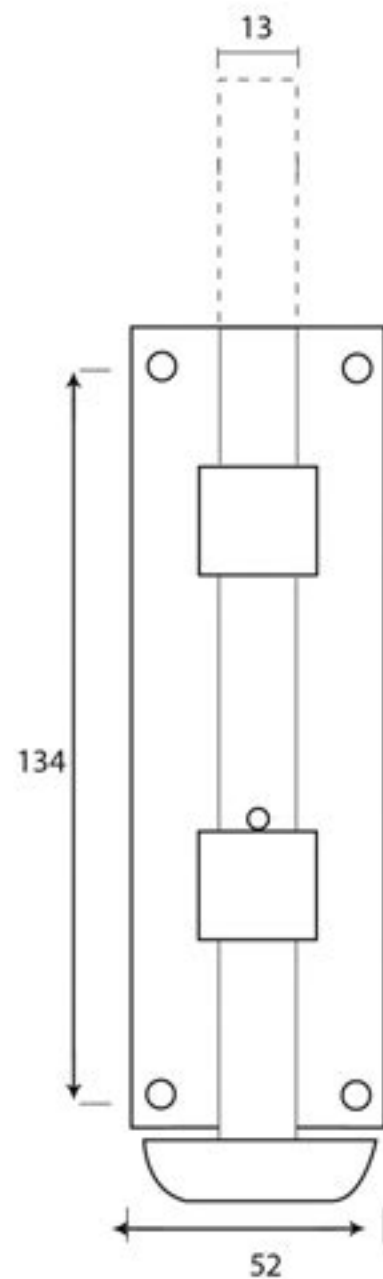

PRODUCT CODE 33663

HANDFORGED
TRADITIONAL
IRONMONGERY

Due to the hand crafted nature of our products all measurements are approximate and should be used as a guide only