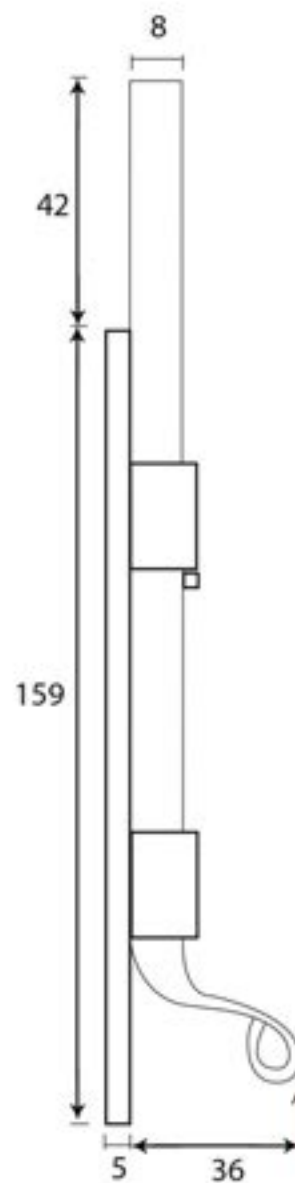

PRODUCT CODE 33663

HANDFORGED
TRADITIONAL
IRONMONGERY

Due to the hand crafted nature of our products all measurements are approximate and should be used as a guide only