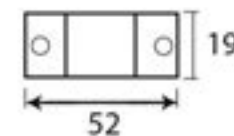

PRODUCT CODE 33663

HANDFORGED
TRADITIONAL
IRONMONGERY

Due to the hand crafted nature of our products all measurements are approximate and should be used as a guide only