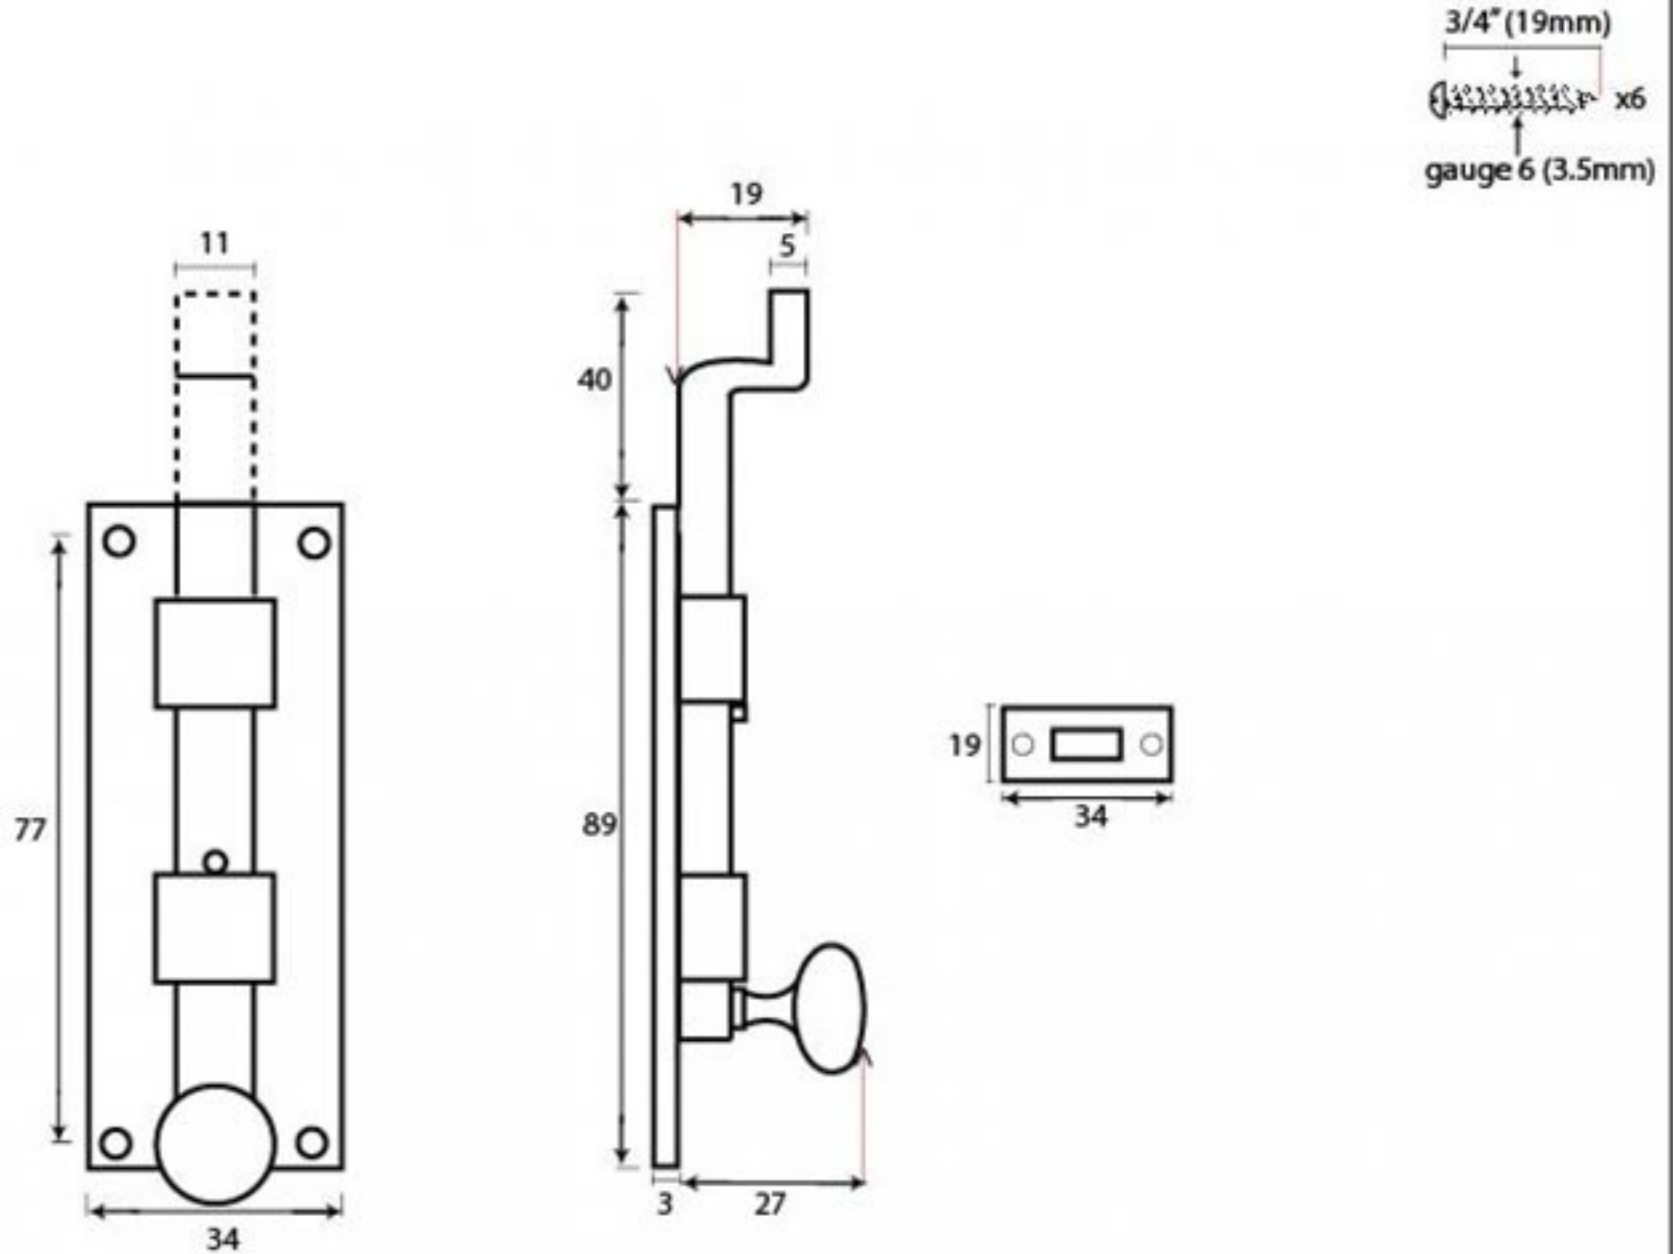

PRODUCT CODE 33264

HANDFORGED
TRADITIONAL
IRONMONGERY

Due to the hand crafted nature of our products all measurements are approximate and should be used as a guide only