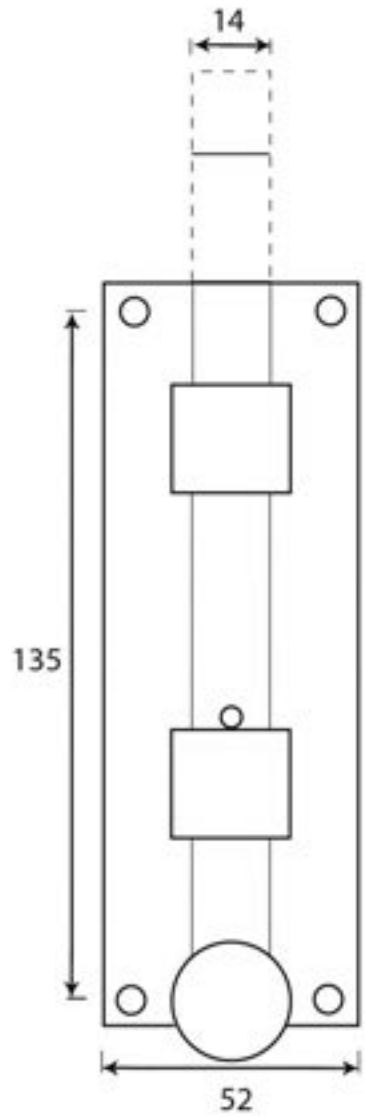

PRODUCT CODE 33979

HANDFORGED  
TRADITIONAL  
IRONMONGERY

Due to the hand crafted nature of our products all measurements are approximate and should be used as a guide only