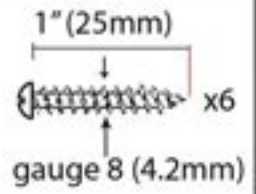

PRODUCT CODE 33979

HANDFORGED  
TRADITIONAL  
IRONMONGERY

Due to the hand crafted nature of our products all measurements are approximate and should be used as a guide only