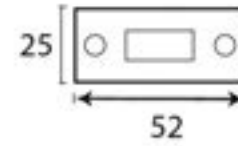

PRODUCT CODE 33979

HANDFORGED  
TRADITIONAL  
IRONMONGERY

Due to the hand crafted nature of our products all measurements are approximate and should be used as a guide only