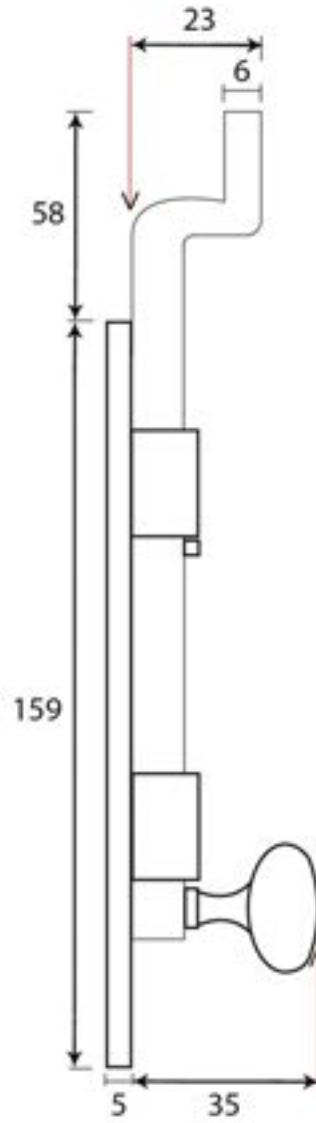

PRODUCT CODE 33979

HANDFORGED  
TRADITIONAL  
IRONMONGERY

Due to the hand crafted nature of our products all measurements are approximate and should be used as a guide only