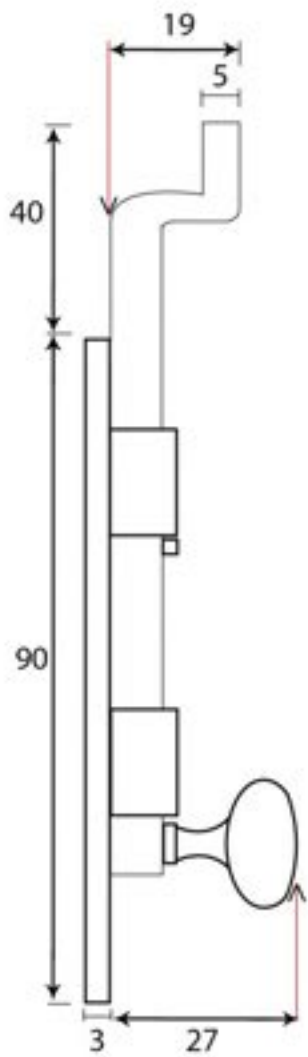

PRODUCT CODE 33721

HANDFORGED
TRADITIONAL
IRONMONGERY

Due to the hand crafted nature of our products all measurements are approximate and should be used as a guide only