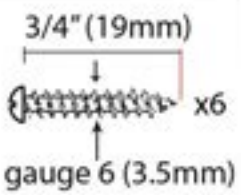

PRODUCT CODE 33721

HANDFORGED
TRADITIONAL
IRONMONGERY

Due to the hand crafted nature of our products all measurements are approximate and should be used as a guide only