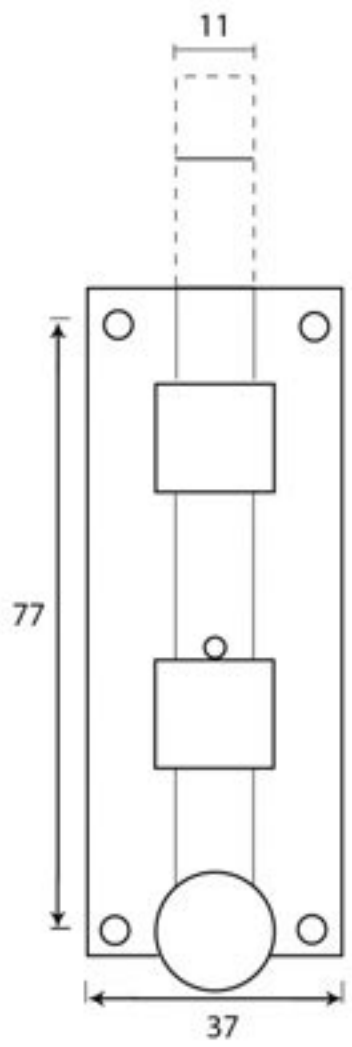

PRODUCT CODE 33721

HANDFORGED
TRADITIONAL
IRONMONGERY

Due to the hand crafted nature of our products all measurements are approximate and should be used as a guide only