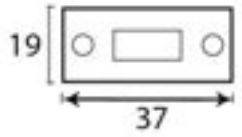

PRODUCT CODE 33721

HANDFORGED
TRADITIONAL
IRONMONGERY

Due to the hand crafted nature of our products all measurements are approximate and should be used as a guide only