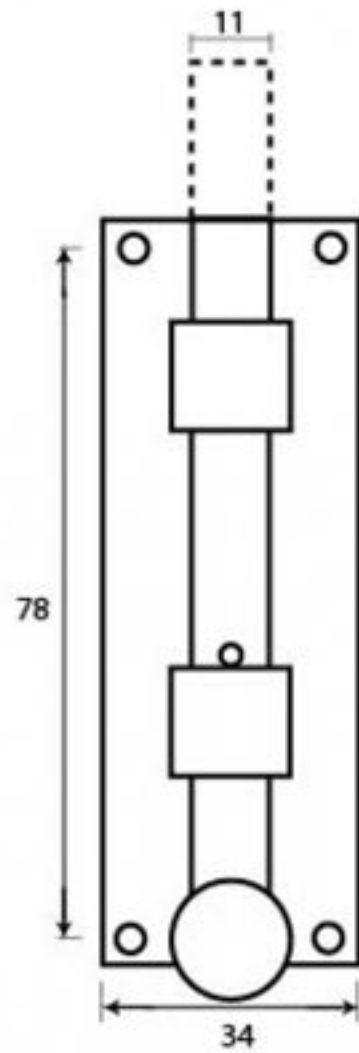

PRODUCT CODE 33262

3/4" (19mm)  
↓  
x6  
↑  
gauge 6 (3.5mm)

HANDFORGED  
TRADITIONAL  
IRONMONGERY

Due to the hand crafted nature of our products all measurements are approximate and should be used as a guide only