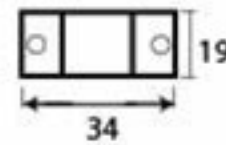

PRODUCT CODE 33262

3/4" (19mm)  
↓  
x6  
↑  
gauge 6 (3.5mm)

HANDFORGED  
TRADITIONAL  
IRONMONGERY

Due to the hand crafted nature of our products all measurements are approximate and should be used as a guide only