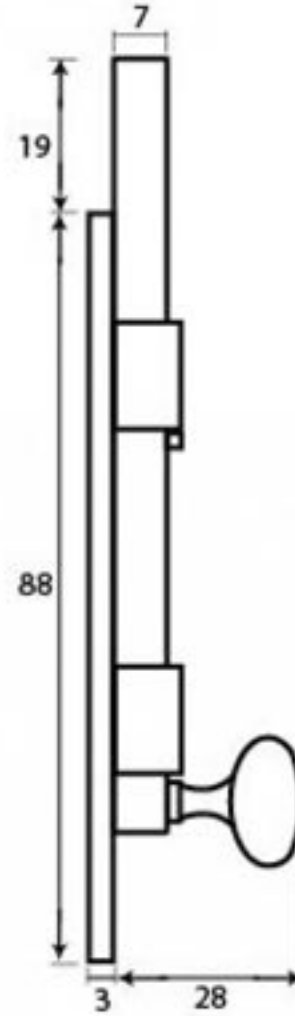

PRODUCT CODE 33262

3/4" (19mm)  
↓  
x6  
↑  
gauge 6 (3.5mm)

HANDFORGED  
TRADITIONAL  
IRONMONGERY

Due to the hand crafted nature of our products all measurements are approximate and should be used as a guide only