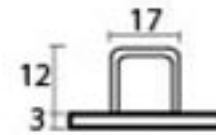

PRODUCT CODE 33262

3/4" (19mm)  
↓  
x6  
↑  
gauge 6 (3.5mm)

HANDFORGED  
TRADITIONAL  
IRONMONGERY

Due to the hand crafted nature of our products all measurements are approximate and should be used as a guide only