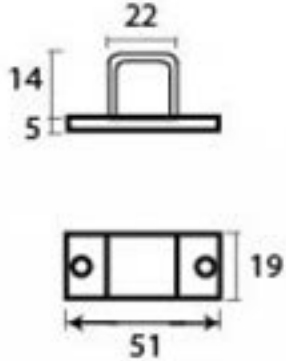

PRODUCT CODE 33261

1" (25mm)
↓
⊘ x6
↑
gauge 8 (4.2mm)

HANDFORGED
TRADITIONAL
IRONMONGERY

Due to the hand crafted nature of our products all measurements are approximate and should be used as a guide only