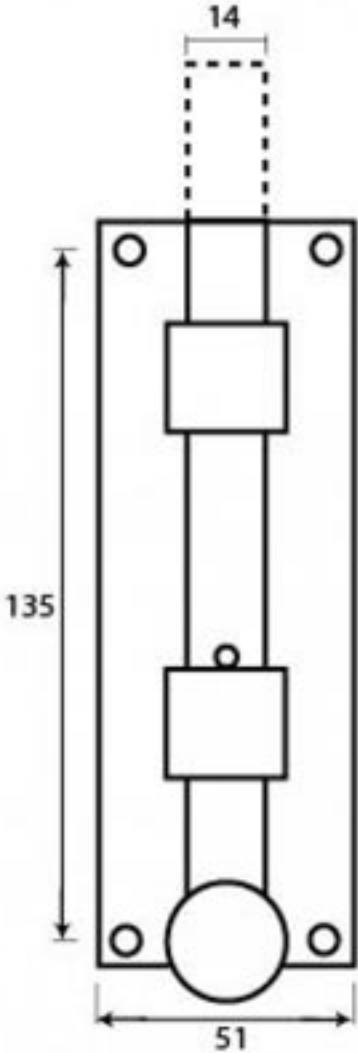

PRODUCT CODE 33261

1" (25mm)
↓
⊘ x6
↑
gauge 8 (4.2mm)

HANDFORGED
TRADITIONAL
IRONMONGERY

Due to the hand crafted nature of our products all measurements are approximate and should be used as a guide only