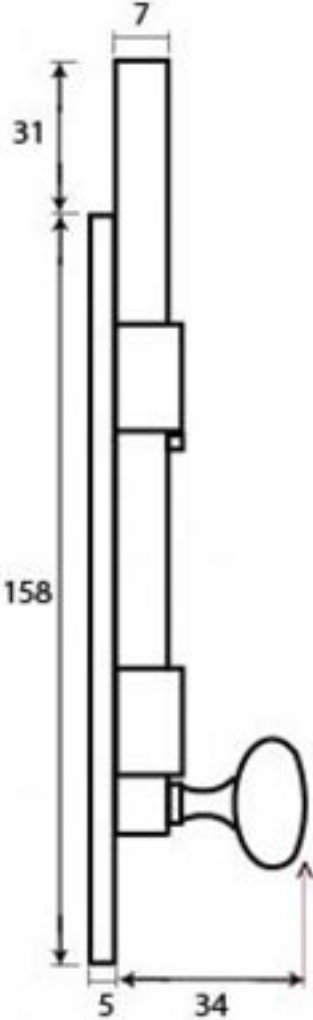

PRODUCT CODE 33261

1" (25mm)
↓
⊘ x6
↑
gauge 8 (4.2mm)

HANDFORGED
TRADITIONAL
IRONMONGERY

Due to the hand crafted nature of our products all measurements are approximate and should be used as a guide only