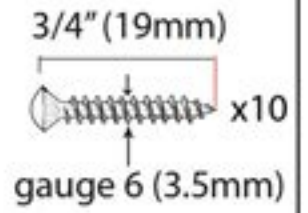

PRODUCT CODE 33096

HANDFORGED
TRADITIONAL
IRONMONGERY

Due to the hand crafted nature of our products all measurements are approximate and should be used as a guide only