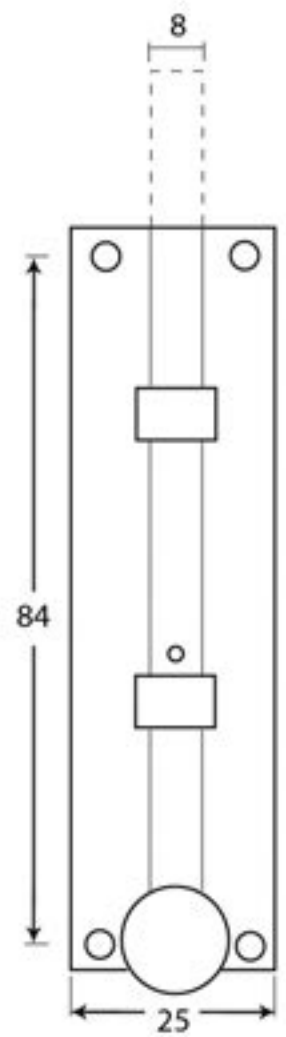

PRODUCT CODE 33096

HANDFORGED
TRADITIONAL
IRONMONGERY

Due to the hand crafted nature of our products all measurements are approximate and should be used as a guide only