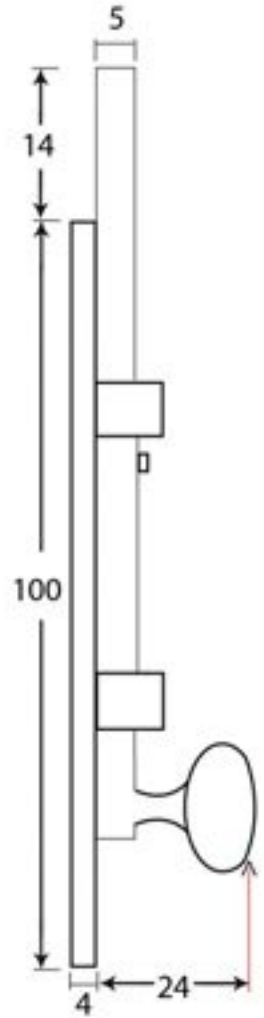

PRODUCT CODE 33096

HANDFORGED
TRADITIONAL
IRONMONGERY

Due to the hand crafted nature of our products all measurements are approximate and should be used as a guide only