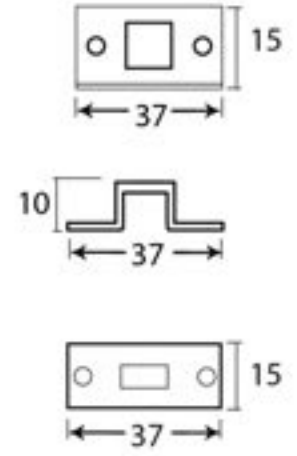

PRODUCT CODE 33096

HANDFORGED
TRADITIONAL
IRONMONGERY

Due to the hand crafted nature of our products all measurements are approximate and should be used as a guide only