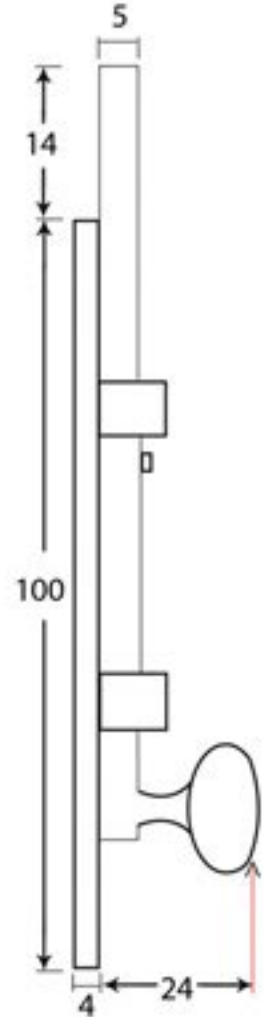

PRODUCT CODE 83965

HANDFORGED
TRADITIONAL
IRONMONGERY

Due to the hand crafted nature of our products all measurements are approximate and should be used as a guide only