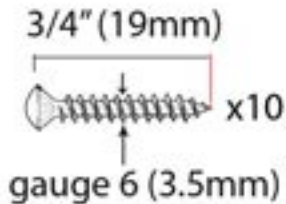

PRODUCT CODE 83965

HANDFORGED
TRADITIONAL
IRONMONGERY

Due to the hand crafted nature of our products all measurements are approximate and should be used as a guide only