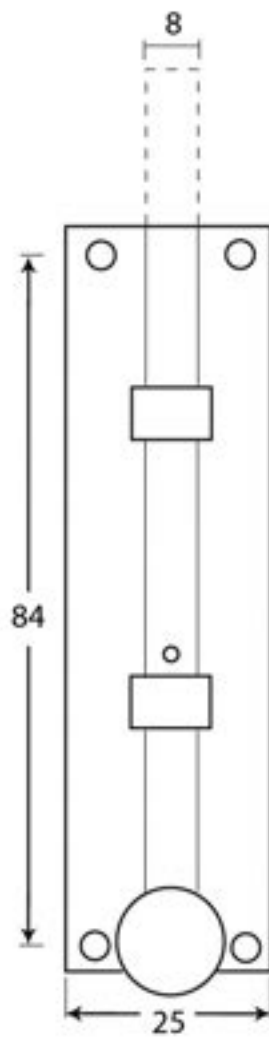

PRODUCT CODE 83965

HANDFORGED
TRADITIONAL
IRONMONGERY

Due to the hand crafted nature of our products all measurements are approximate and should be used as a guide only