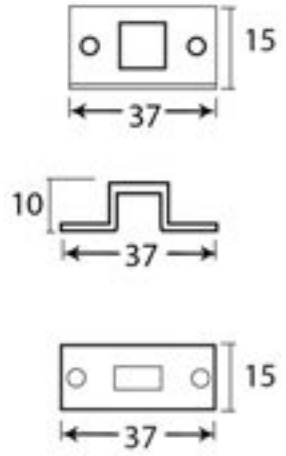

PRODUCT CODE 83965

HANDFORGED
TRADITIONAL
IRONMONGERY

Due to the hand crafted nature of our products all measurements are approximate and should be used as a guide only