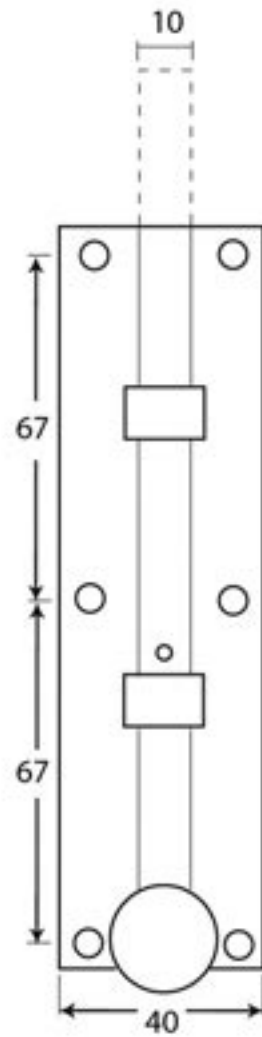

PRODUCT CODE 83966

3/4" (19mm)
x12
gauge 8 (4.2mm)

HANDFORGED
TRADITIONAL
IRONMONGERY

Due to the hand crafted nature of our products all measurements are approximate and should be used as a guide only