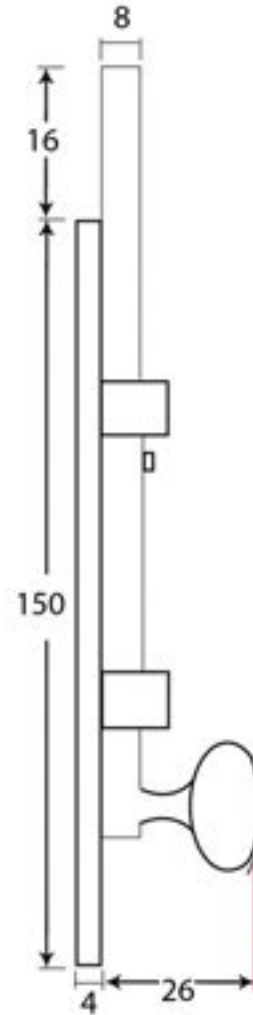

PRODUCT CODE 83966

3/4" (19mm)
x12
gauge 8 (4.2mm)

HANDFORGED
TRADITIONAL
IRONMONGERY

Due to the hand crafted nature of our products all measurements are approximate and should be used as a guide only