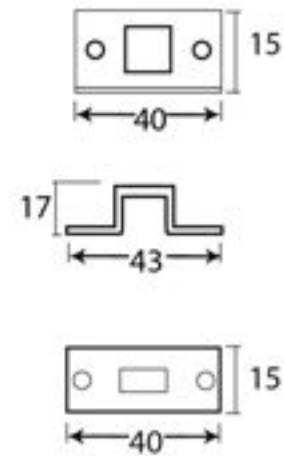

PRODUCT CODE 83966

3/4" (19mm)
x12
gauge 8 (4.2mm)

HANDFORGED
TRADITIONAL
IRONMONGERY

Due to the hand crafted nature of our products all measurements are approximate and should be used as a guide only