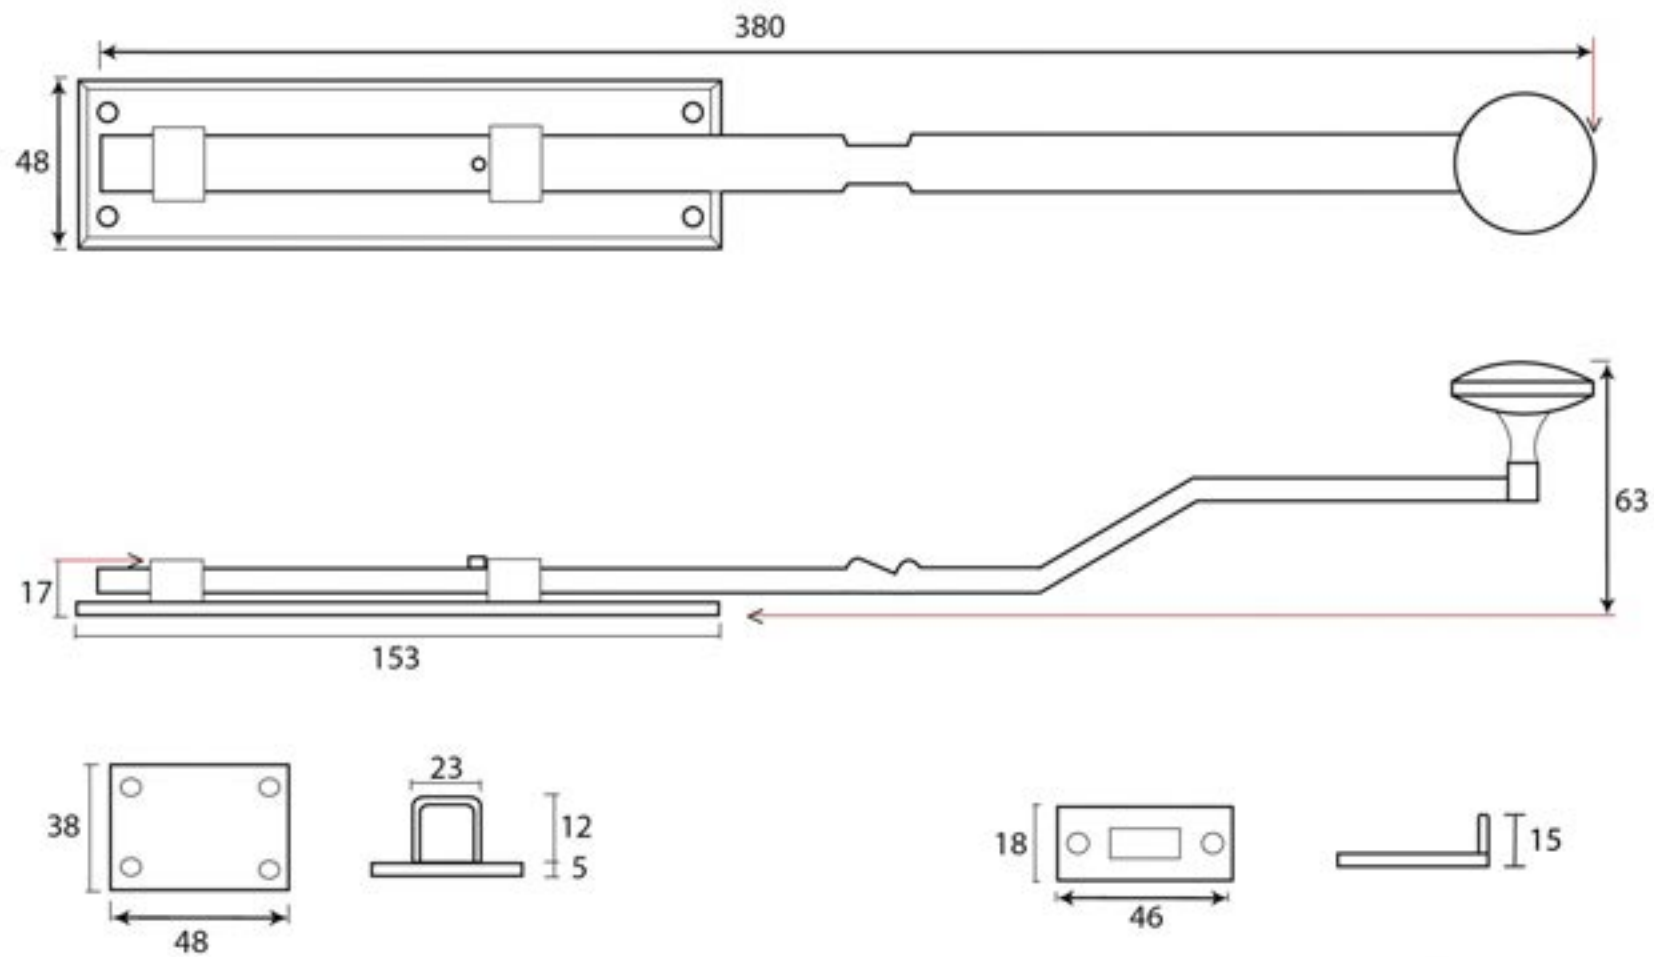

PRODUCT CODE 33855

1" (25mm)
x10
gauge 8 (4.2mm)

HANDFORGED
TRADITIONAL
IRONMONGERY

Due to the hand crafted nature of our products all measurements are approximate and should be used as a guide only