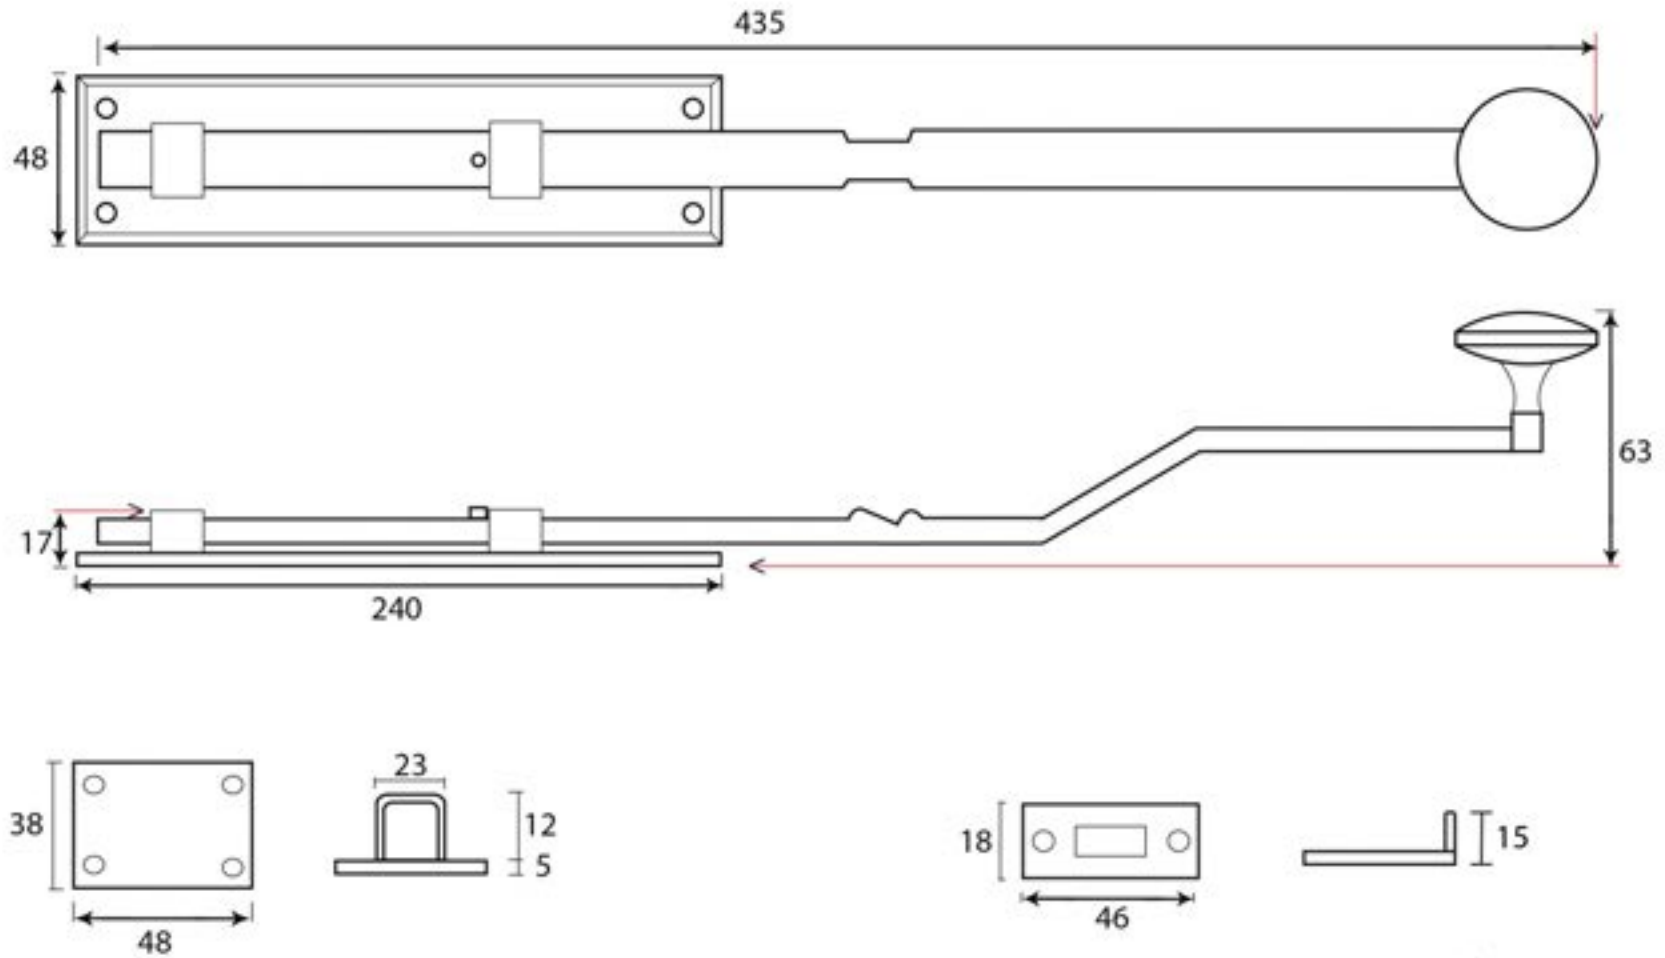

PRODUCT CODE 33857

1" (25mm)  
x10  
gauge 8 (4.2mm)

HANDFORGED  
TRADITIONAL  
IRONMONGERY

Due to the hand crafted nature of our products all measurements are approximate and should be used as a guide only