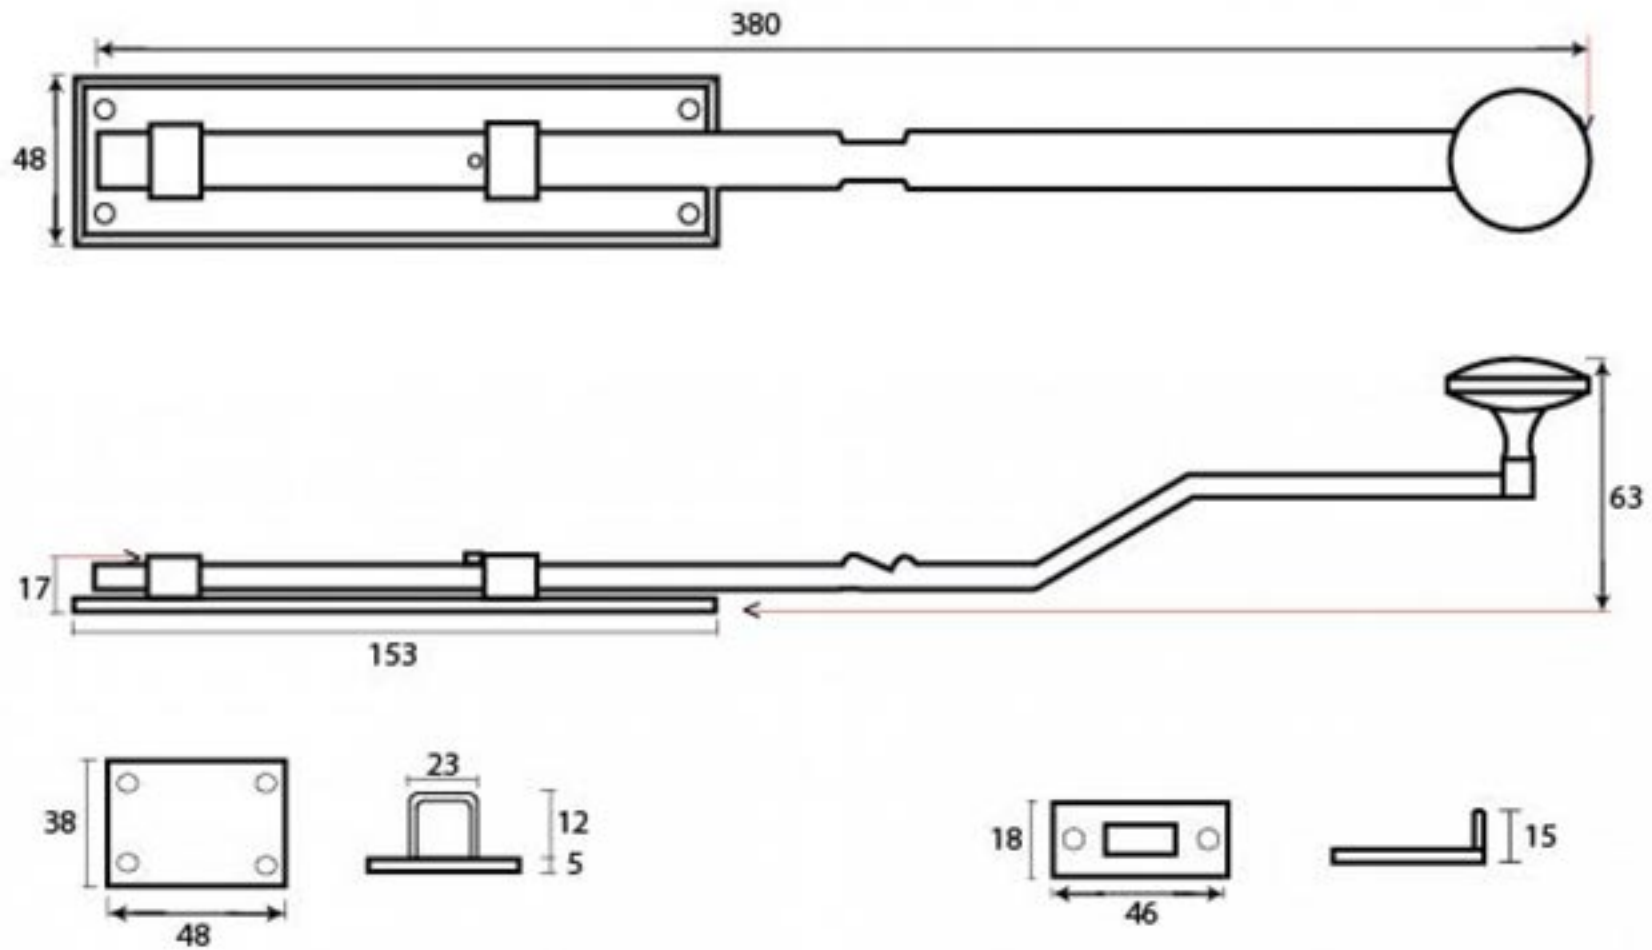

PRODUCT CODE 33113

1" (25mm)
x10
gauge 8 (4.2mm)

HANDFORGED
TRADITIONAL
IRONMONGERY

Due to the hand crafted nature of our products all measurements are approximate and should be used as a guide only