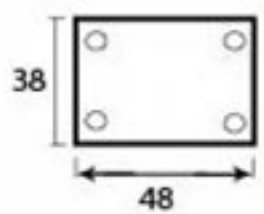

PRODUCT CODE 33114

1" (25mm)
x10
gauge 8 (4.2mm)

HANDFORGED
TRADITIONAL
IRONMONGERY

Due to the hand crafted nature of our products all measurements are approximate and should be used as a guide only