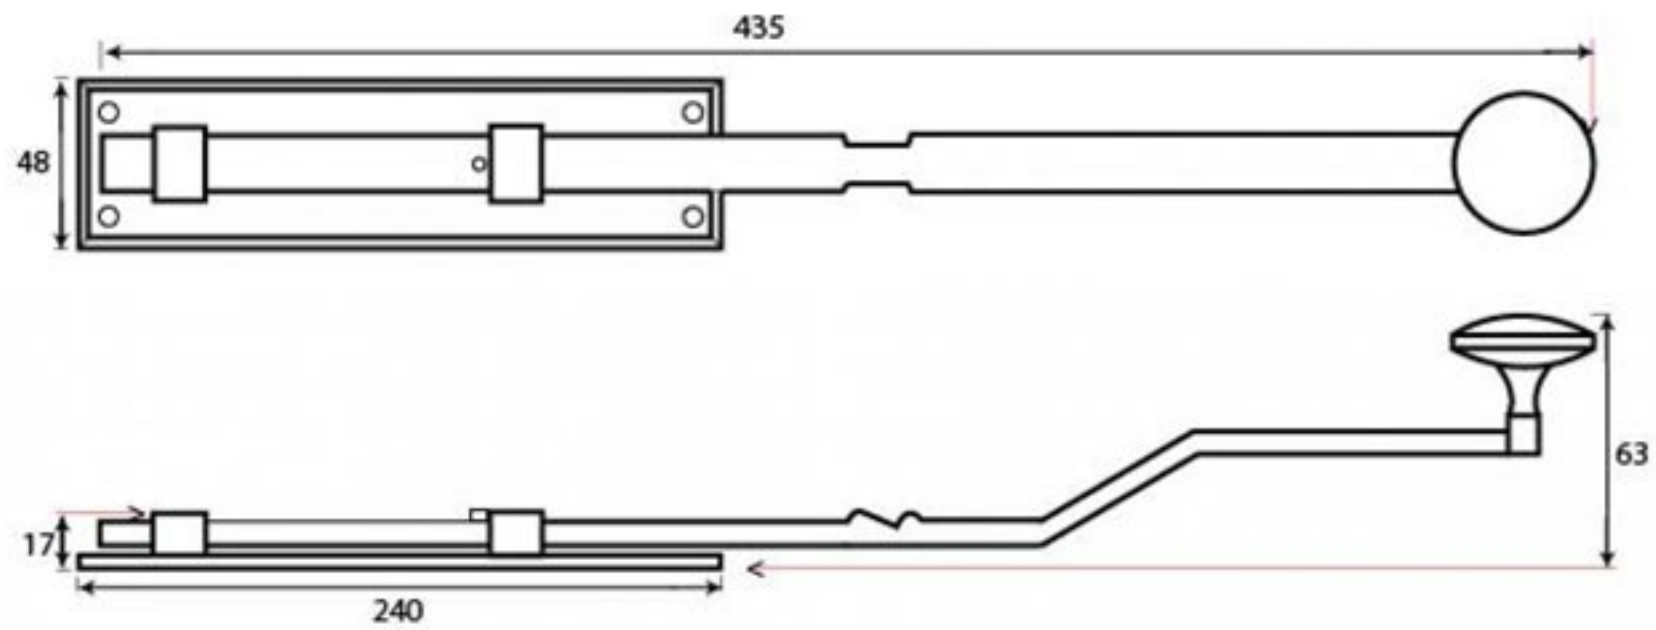

PRODUCT CODE 33114

1" (25mm)
x10
gauge 8 (4.2mm)

HANDFORGED
TRADITIONAL
IRONMONGERY

Due to the hand crafted nature of our products all measurements are approximate and should be used as a guide only