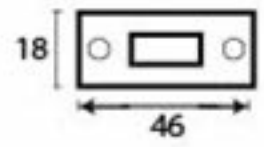

PRODUCT CODE 33114

1" (25mm)
x10
gauge 8 (4.2mm)

HANDFORGED
TRADITIONAL
IRONMONGERY

Due to the hand crafted nature of our products all measurements are approximate and should be used as a guide only