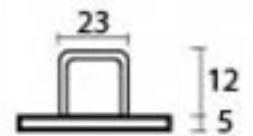

PRODUCT CODE 33114

1" (25mm)
x10
gauge 8 (4.2mm)

HANDFORGED
TRADITIONAL
IRONMONGERY

Due to the hand crafted nature of our products all measurements are approximate and should be used as a guide only