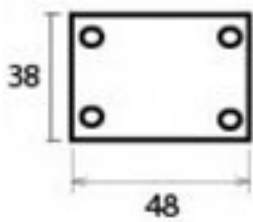

PRODUCT CODE 33623

1" (25mm)  
x10  
gauge 8 (4.2mm)

HANDFORGED  
TRADITIONAL  
IRONMONGERY

Due to the hand crafted nature of our products all measurements are approximate and should be used as a guide only