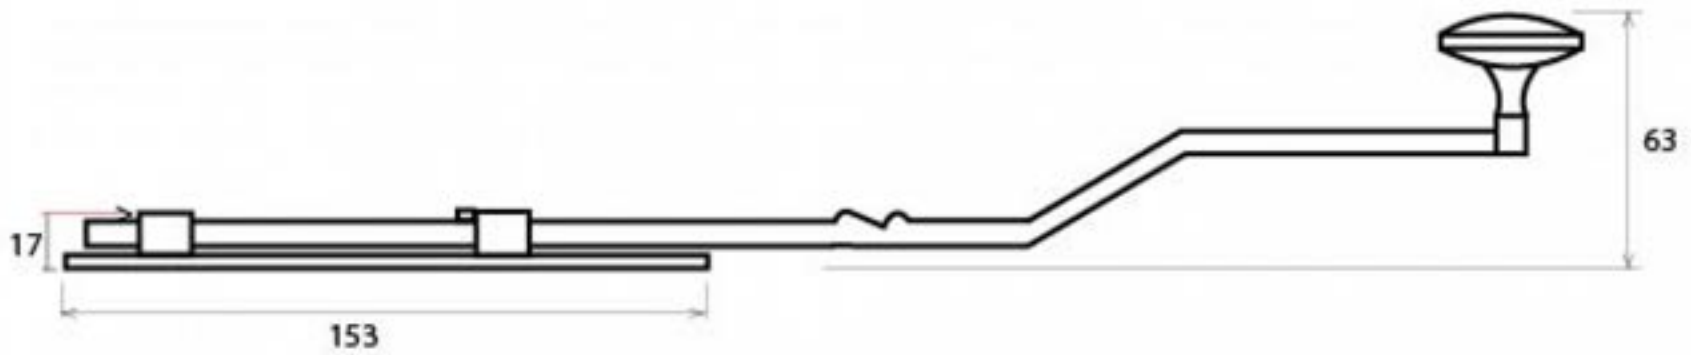

PRODUCT CODE 33623

1" (25mm)  
x10  
gauge 8 (4.2mm)

HANDFORGED  
TRADITIONAL  
IRONMONGERY

Due to the hand crafted nature of our products all measurements are approximate and should be used as a guide only