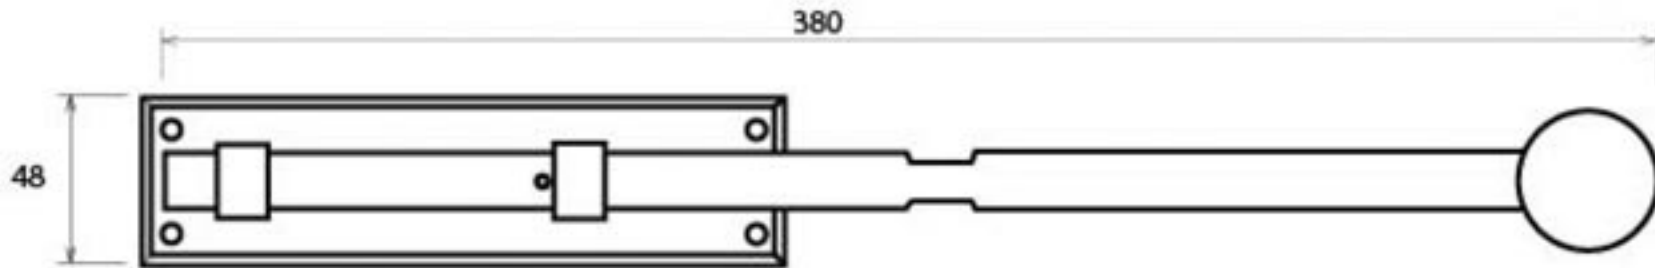

PRODUCT CODE 33623

1" (25mm)  
x10  
gauge 8 (4.2mm)

HANDFORGED  
TRADITIONAL  
IRONMONGERY

Due to the hand crafted nature of our products all measurements are approximate and should be used as a guide only