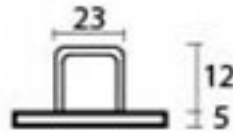

PRODUCT CODE 33623

1" (25mm)  
x10  
gauge 8 (4.2mm)

HANDFORGED  
TRADITIONAL  
IRONMONGERY

Due to the hand crafted nature of our products all measurements are approximate and should be used as a guide only