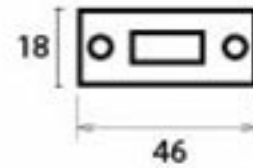

PRODUCT CODE 33623

1" (25mm)  
x10  
gauge 8 (4.2mm)

HANDFORGED  
TRADITIONAL  
IRONMONGERY

Due to the hand crafted nature of our products all measurements are approximate and should be used as a guide only