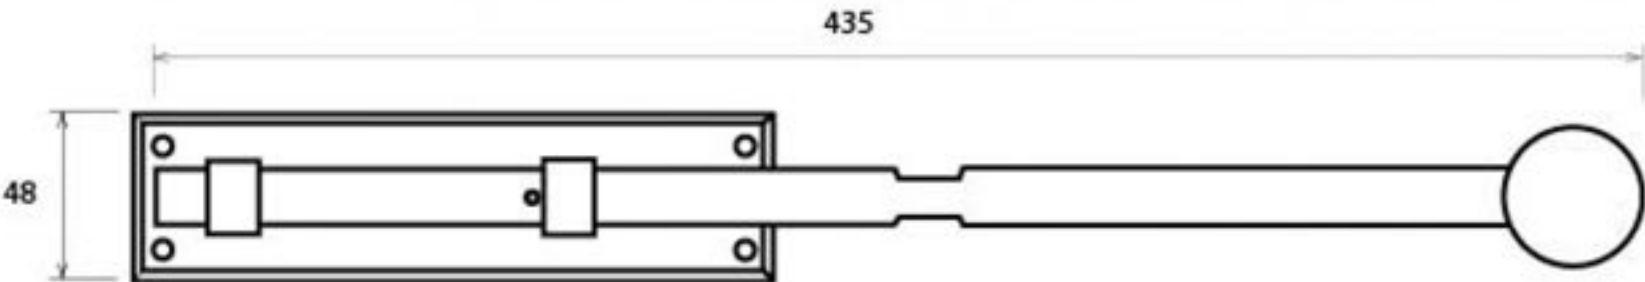

PRODUCT CODE 33624

1" (25mm)  
x10  
gauge 8 (4.2mm)

HANDFORGED  
TRADITIONAL  
IRONMONGERY

Due to the hand crafted nature of our products all measurements are approximate and should be used as a guide only