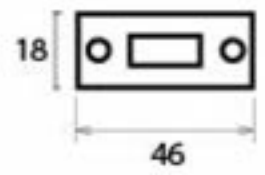

PRODUCT CODE 33624

1" (25mm)  
x10  
gauge 8 (4.2mm)

HANDFORGED  
TRADITIONAL  
IRONMONGERY

Due to the hand crafted nature of our products all measurements are approximate and should be used as a guide only