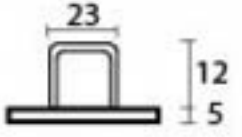

PRODUCT CODE 33624

1" (25mm)  
x10  
gauge 8 (4.2mm)

HANDFORGED  
TRADITIONAL  
IRONMONGERY

Due to the hand crafted nature of our products all measurements are approximate and should be used as a guide only