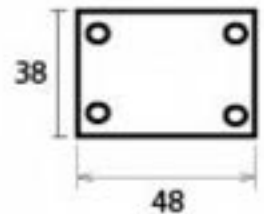

PRODUCT CODE 33624

1" (25mm)  
x10  
gauge 8 (4.2mm)

HANDFORGED  
TRADITIONAL  
IRONMONGERY

Due to the hand crafted nature of our products all measurements are approximate and should be used as a guide only