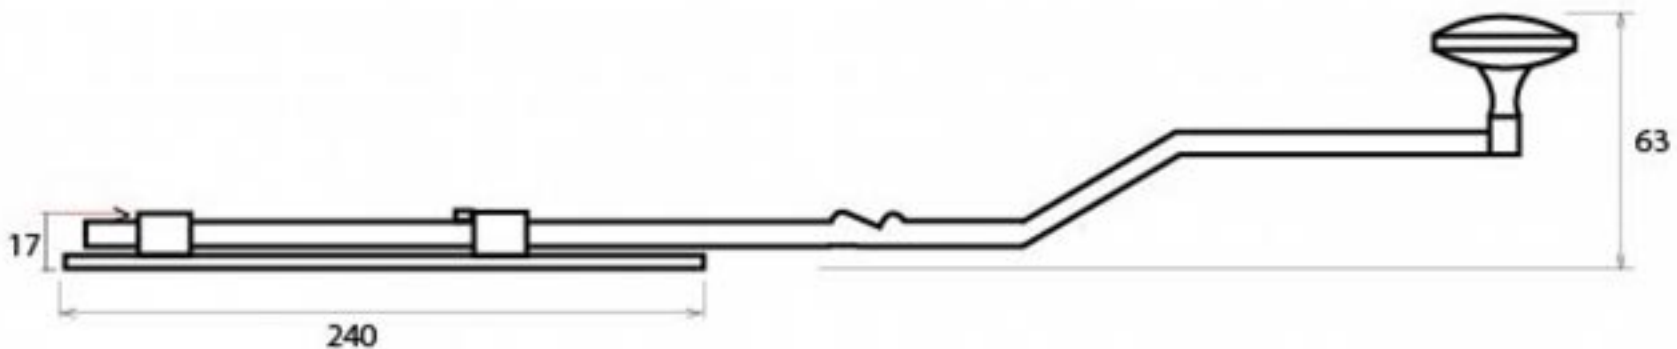

PRODUCT CODE 33624

1" (25mm)  
x10  
gauge 8 (4.2mm)

HANDFORGED  
TRADITIONAL  
IRONMONGERY

Due to the hand crafted nature of our products all measurements are approximate and should be used as a guide only