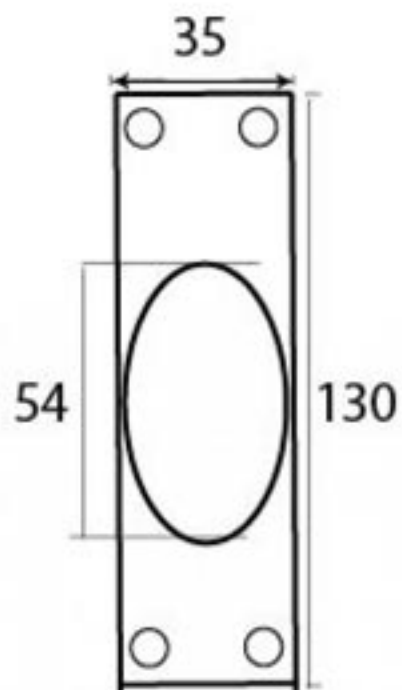

PRODUCT CODE 91791

1 3/4" (45mm)  
x4  
gauge 8 (4.2mm)

SPINDLE

HANDFORGED  
TRADITIONAL  
IRONMONGERY

Due to the hand crafted nature of our products all measurements are approximate and should be used as a guide only