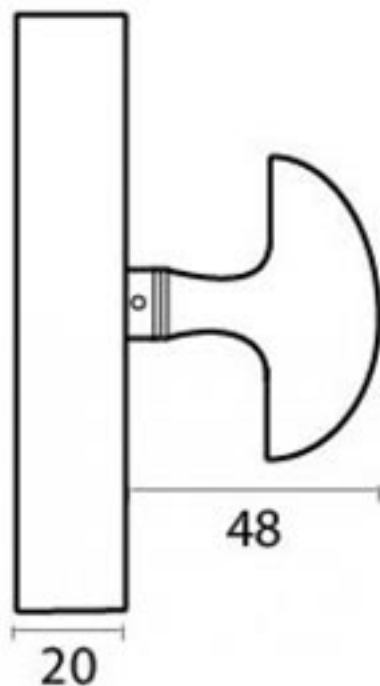

PRODUCT CODE 91791

1 3/4" (45mm)  
x4  
gauge 8 (4.2mm)

SPINDLE

HANDFORGED  
TRADITIONAL  
IRONMONGERY

Due to the hand crafted nature of our products all measurements are approximate and should be used as a guide only