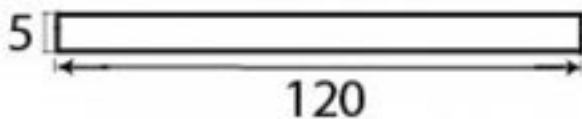

PRODUCT CODE 91791

1 3/4" (45mm)  
x4  
gauge 8 (4.2mm)

SPINDLE

HANDFORGED  
TRADITIONAL  
IRONMONGERY

Due to the hand crafted nature of our products all measurements are approximate and should be used as a guide only