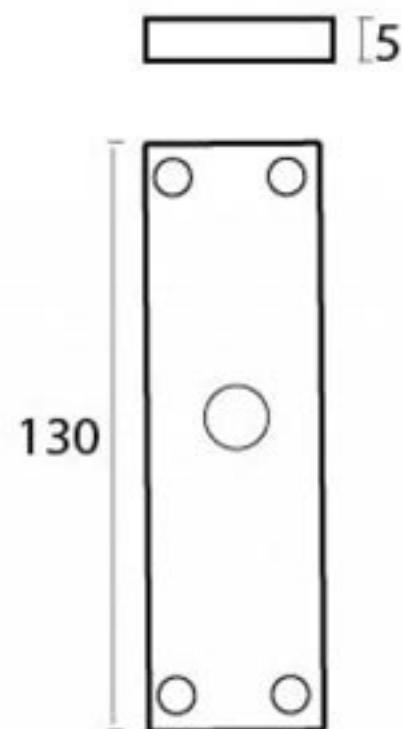

PRODUCT CODE 91791

1 3/4" (45mm)  
x4  
gauge 8 (4.2mm)

SPINDLE

HANDFORGED  
TRADITIONAL  
IRONMONGERY

Due to the hand crafted nature of our products all measurements are approximate and should be used as a guide only