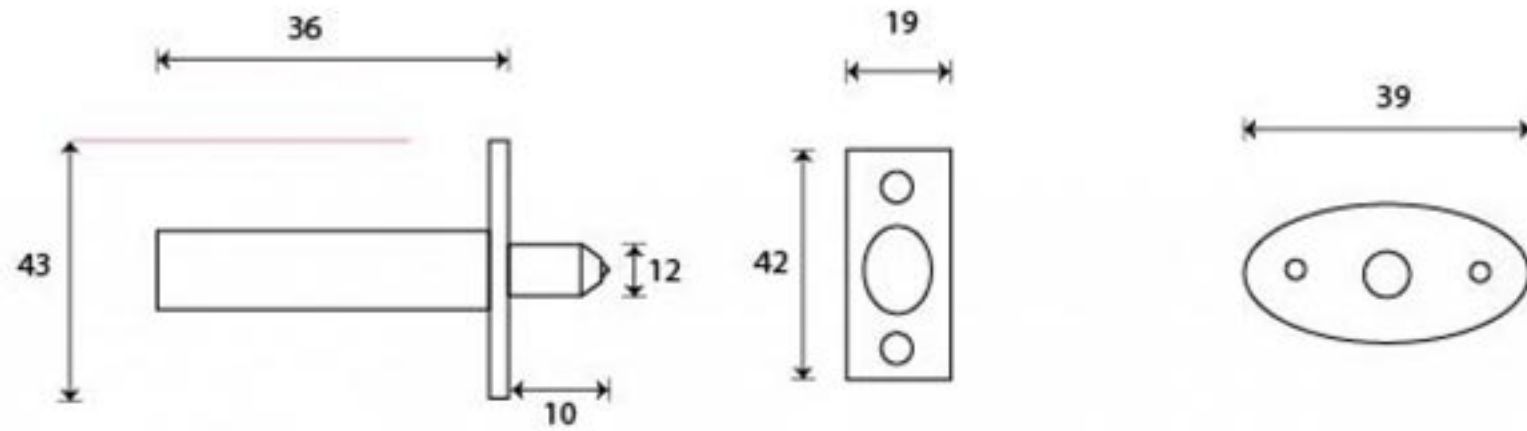

PRODUCT CODE 91047

HANDFORGED
TRADITIONAL
IRONMONGERY

Due to the hand crafted nature of our products all measurements are approximate and should be used as a guide only