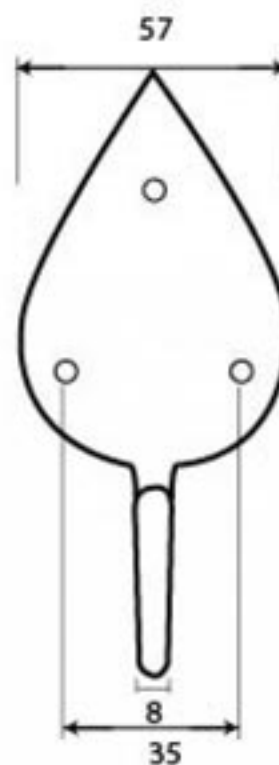

PRODUCT CODE 33122

3/4" (19mm)  
x3  
gauge 6 (3.5mm)

HANDFORGED  
TRADITIONAL  
IRONMONGERY

Due to the hand crafted nature of our products all measurements are approximate and should be used as a guide only