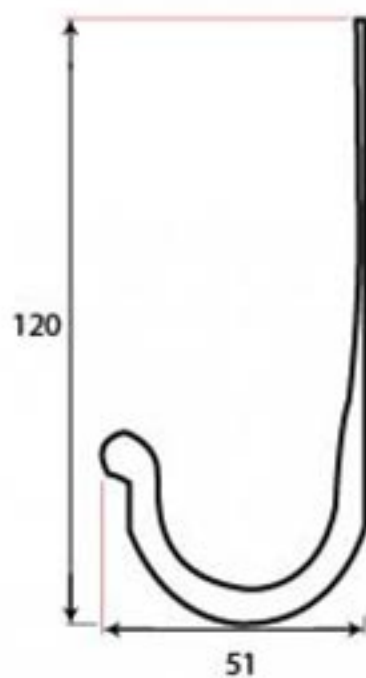

PRODUCT CODE 33122

3/4" (19mm)  
x3  
gauge 6 (3.5mm)

HANDFORGED  
TRADITIONAL  
IRONMONGERY

Due to the hand crafted nature of our products all measurements are approximate and should be used as a guide only