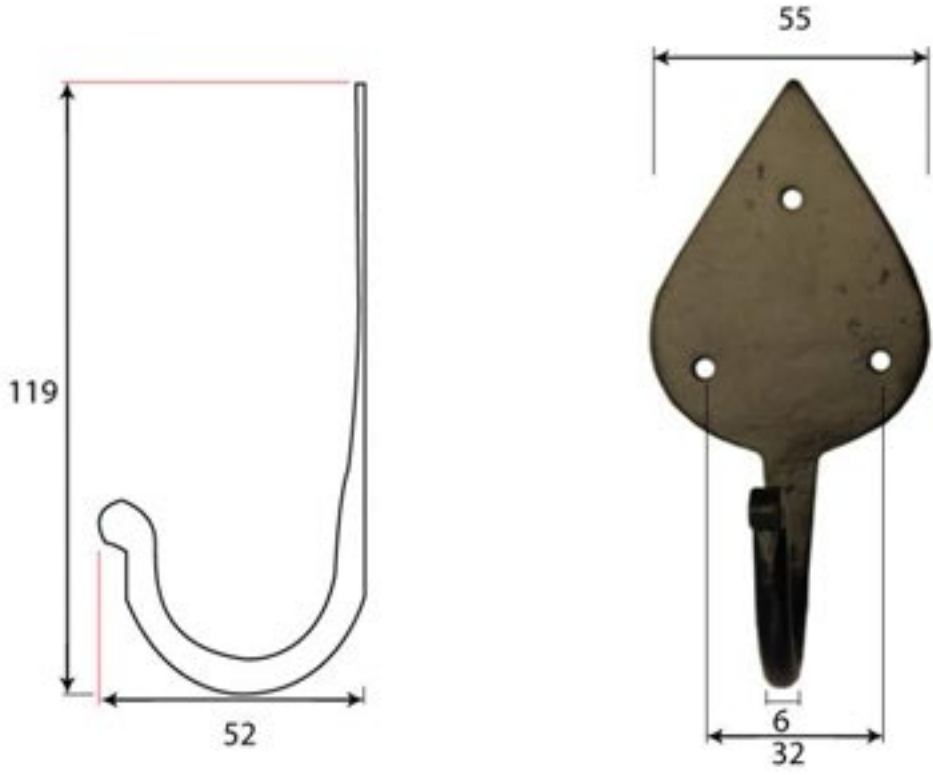

PRODUCT CODE 33963

HANDFORGED
TRADITIONAL
IRONMONGERY

Due to the hand crafted nature of our products all measurements are approximate and should be used as a guide only