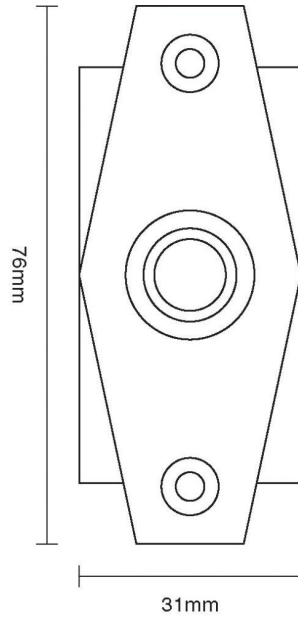

CROFT

Long Lasting Tradition

SPECIFICATION SHEET - PRODUCT CODE **7015**

PRODUCT

Art Deco Bell Push 7015

Please note that illustration sizes are approximations

Finishes: