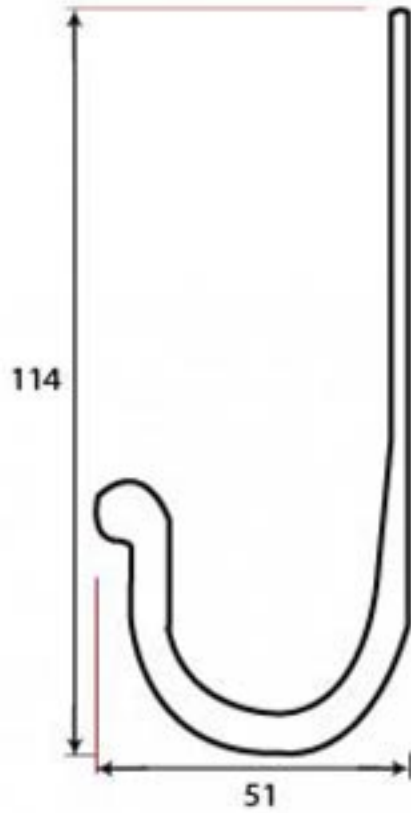

PRODUCT CODE 33121

3/4" (19mm)
x1
↑
gauge 8 (4.2mm)

HANDFORGED
TRADITIONAL
IRONMONGERY

Due to the hand crafted nature of our products all measurements are approximate and should be used as a guide only