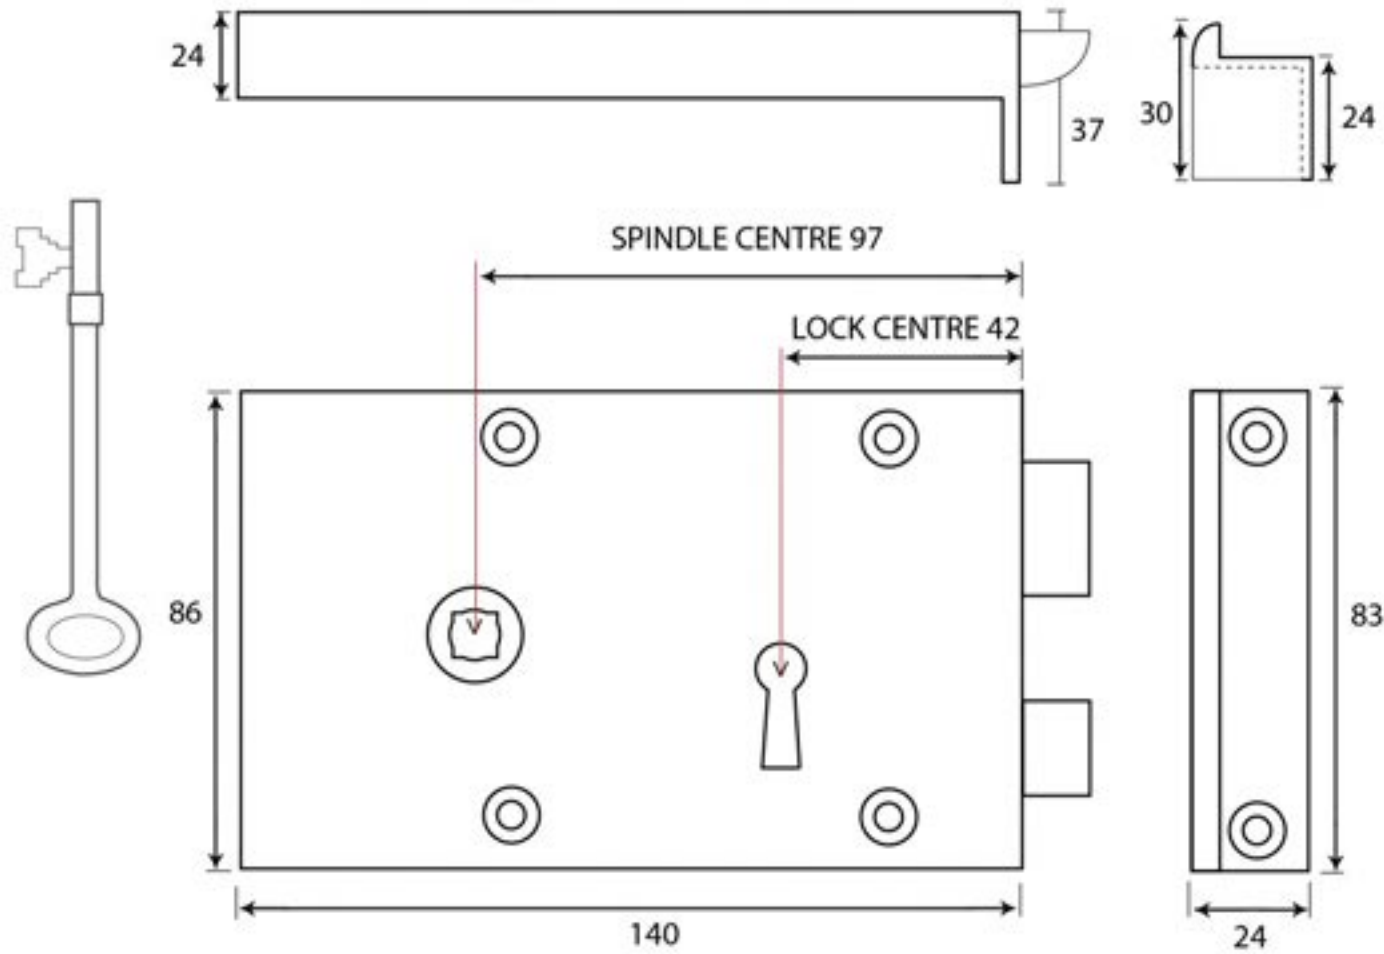

PRODUCT CODE 83583

1 & 1/2" (38mm)
x6
gauge 8 (4mm)

HANDFORGED
TRADITIONAL
IRONMONGERY

Due to the hand crafted nature of our products all measurements are approximate and should be used as a guide only