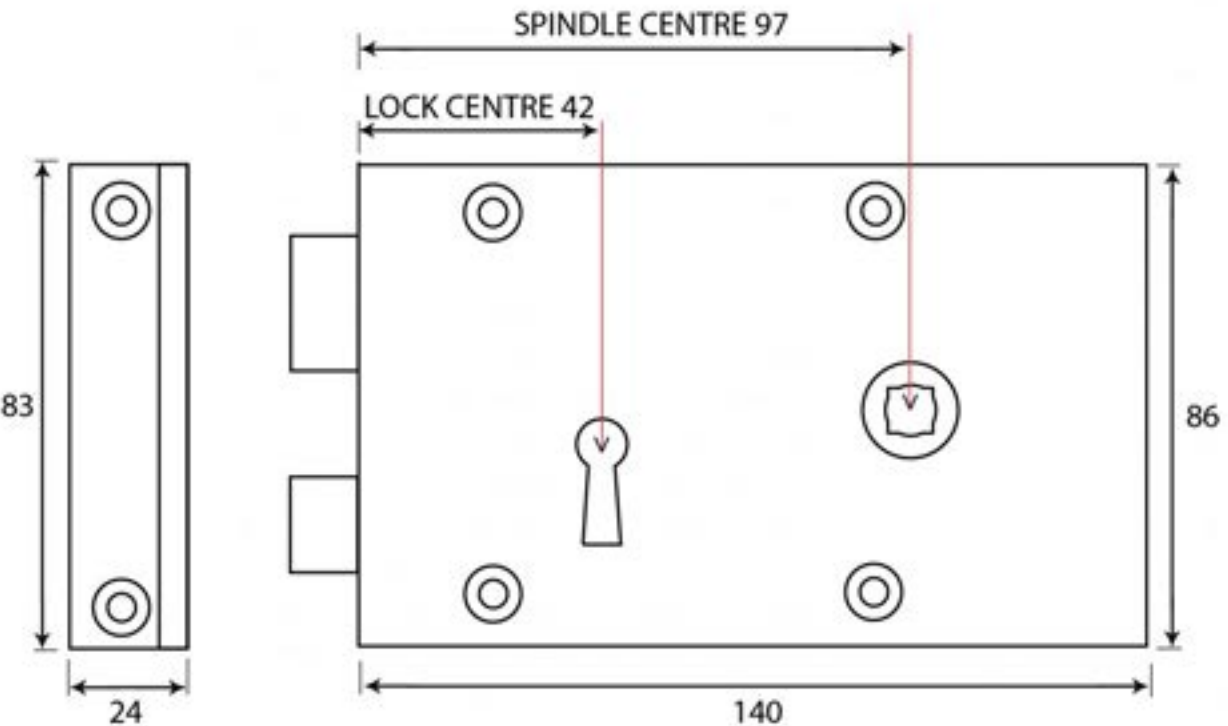

PRODUCT CODE 83584

1 & 1/2" (38mm)
x6
gauge 8 (4mm)

HANDFORGED
TRADITIONAL
IRONMONGERY

Due to the hand crafted nature of our products all measurements are approximate and should be used as a guide only