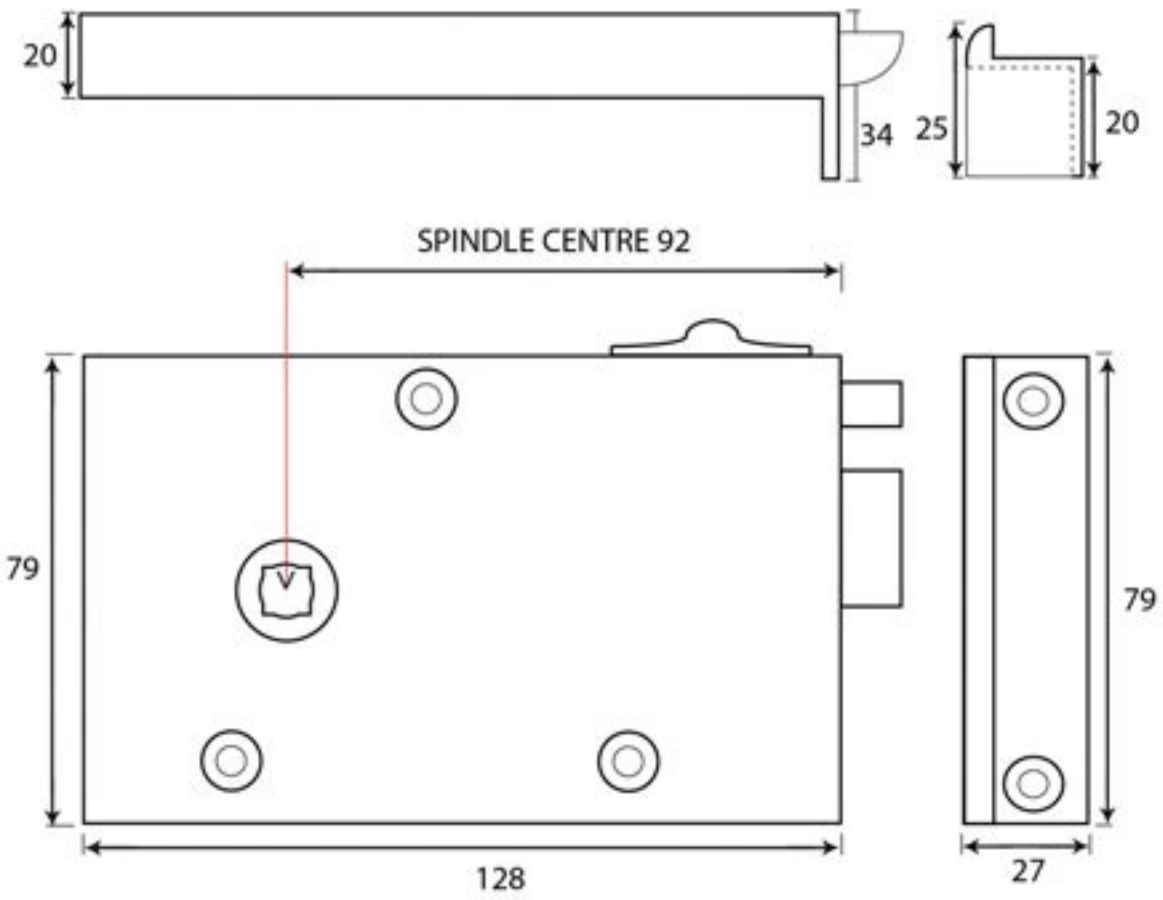

PRODUCT CODE 83575

1 & 1/2" (38mm)  
x5  
gauge 8 (4mm)

Due to the hand crafted nature of our products all measurements are approximate and should be used as a guide only