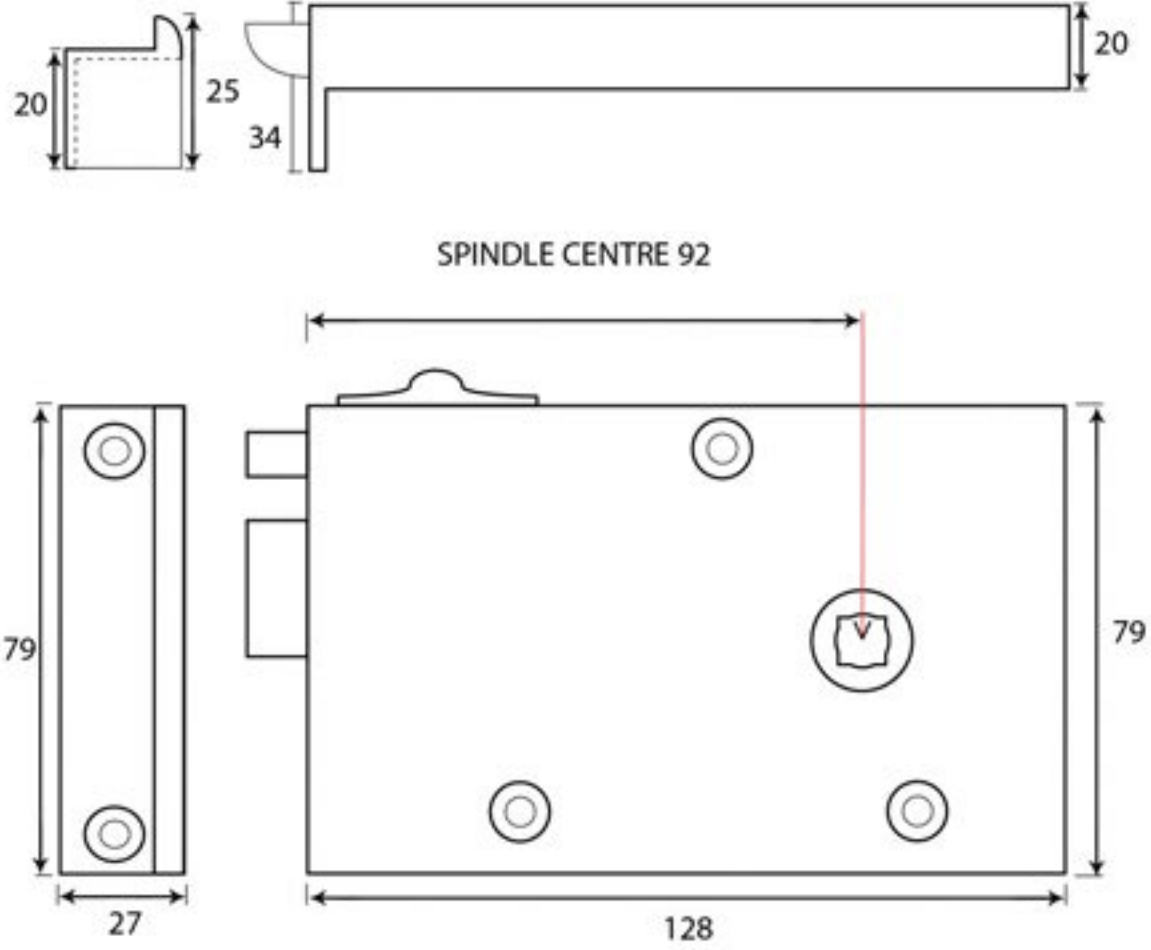

PRODUCT CODE 83576

1 & 1/2" (38mm)
x5
gauge 8 (4mm)

HANDFORGED
TRADITIONAL
IRONMONGERY

Due to the hand crafted nature of our products all measurements are approximate and should be used as a guide only