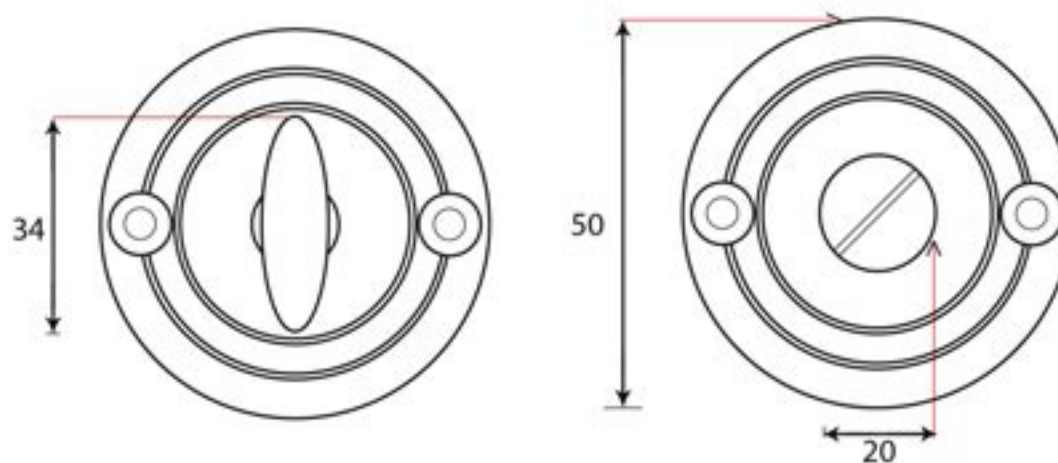

PRODUCT CODE 83804

3/4" (19mm)
x4
gauge 6 (3.5mm)

HANDFORGED
TRADITIONAL
IRONMONGERY

Due to the hand crafted nature of our products all measurements are approximate and should be used as a guide only