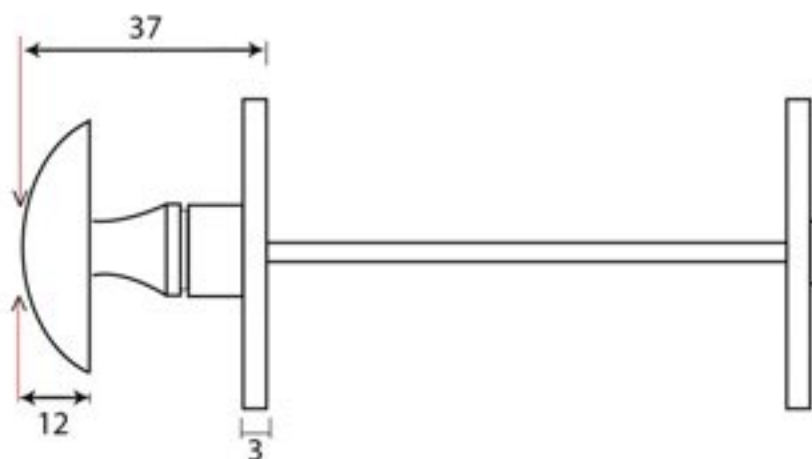

PRODUCT CODE 83804

3/4" (19mm)
x4
gauge 6 (3.5mm)

HANDFORGED
TRADITIONAL
IRONMONGERY

Due to the hand crafted nature of our products all measurements are approximate and should be used as a guide only