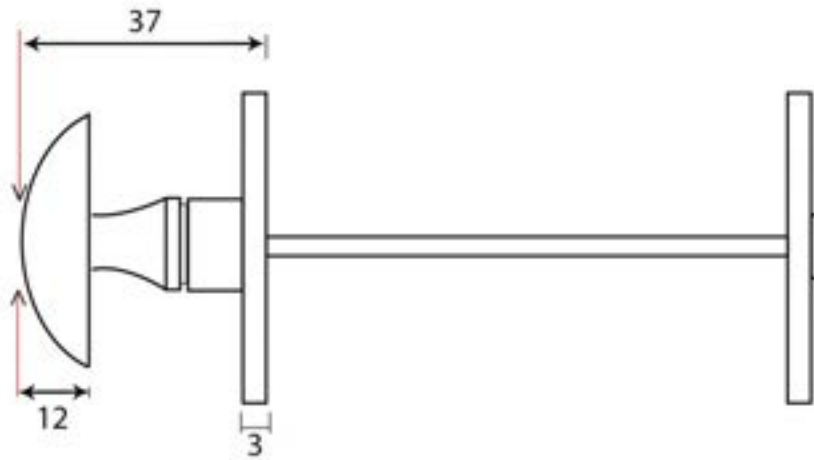

PRODUCT CODE 83958

3/4" (19mm)  
x4  
gauge 6 (3.5mm)

HANDFORGED  
TRADITIONAL  
IRONMONGERY

Due to the hand crafted nature of our products all measurements are approximate and should be used as a guide only