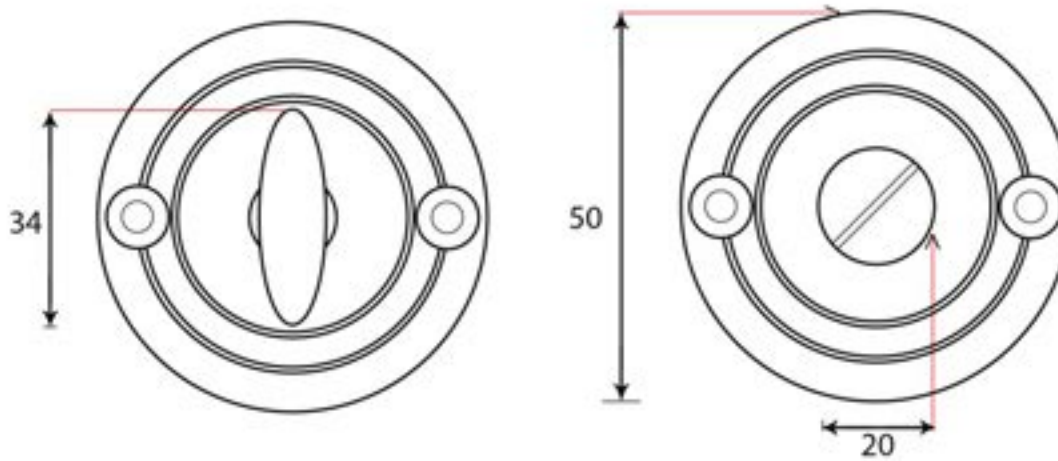

PRODUCT CODE 83958

3/4" (19mm)  
x4  
gauge 6 (3.5mm)

HANDFORGED  
TRADITIONAL  
IRONMONGERY

Due to the hand crafted nature of our products all measurements are approximate and should be used as a guide only