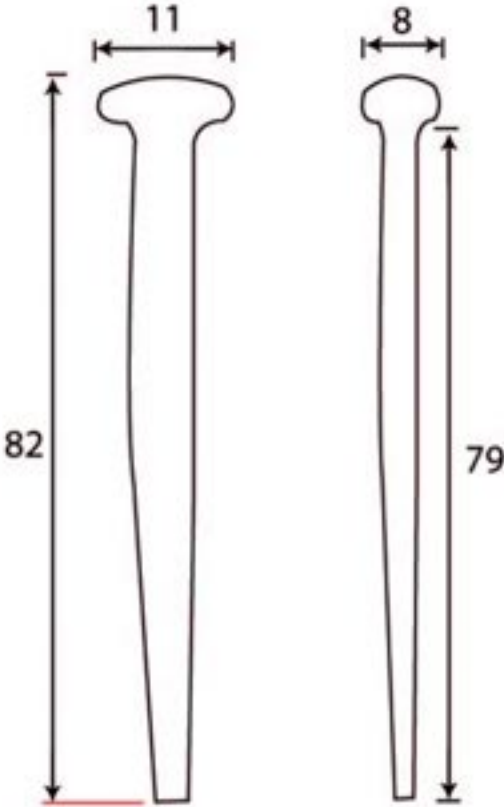

PRODUCT CODE 28338

HANDFORGED
TRADITIONAL
IRONMONGERY

Due to the hand crafted nature of our products all measurements are approximate and should be used as a guide only