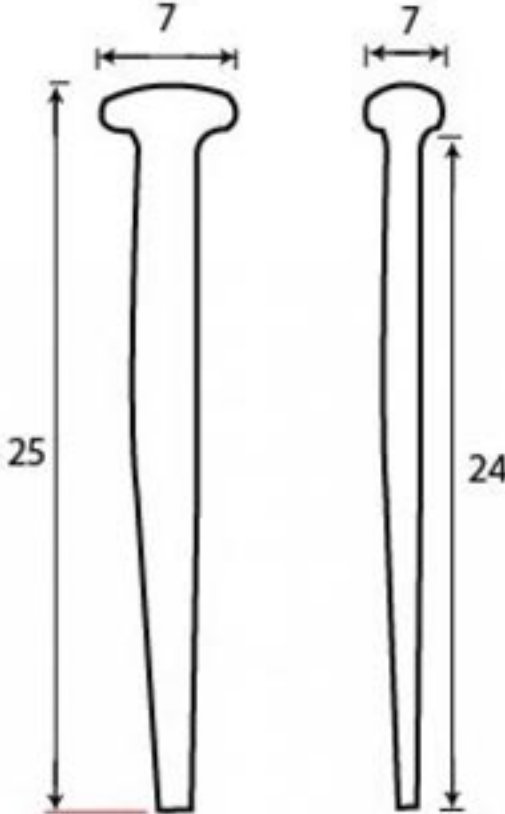

PRODUCT CODE 28334

HANDFORGED  
TRADITIONAL  
IRONMONGERY

Due to the hand crafted nature of our products all measurements are approximate and should be used as a guide only