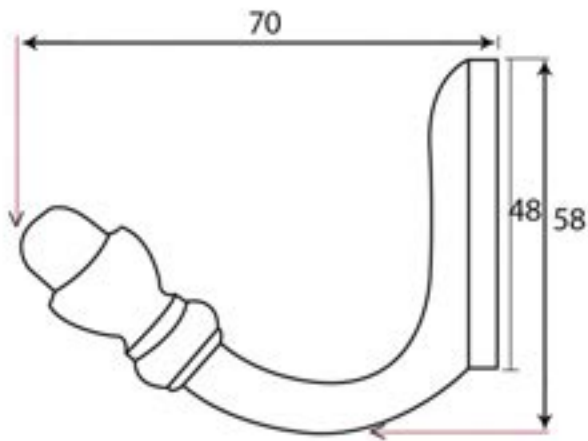

PRODUCT CODE 83524

3/4" (19mm)
x2
gauge 8 (4mm)

HANDFORGED
TRADITIONAL
IRONMONGERY

Due to the hand crafted nature of our products all measurements are approximate and should be used as a guide only