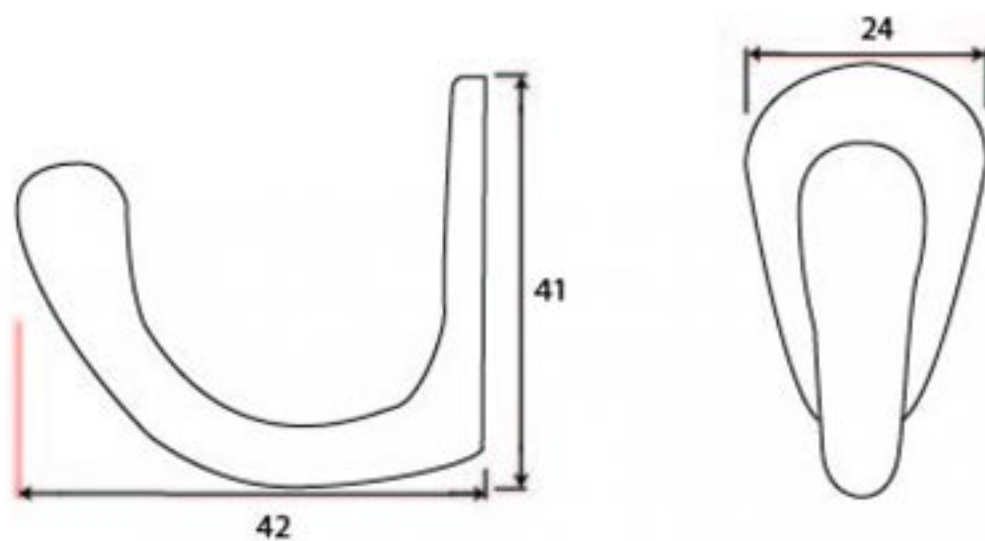

PRODUCT CODE 83845

HANDFORGED
TRADITIONAL
IRONMONGERY

Due to the hand crafted nature of our products all measurements are approximate and should be used as a guide only