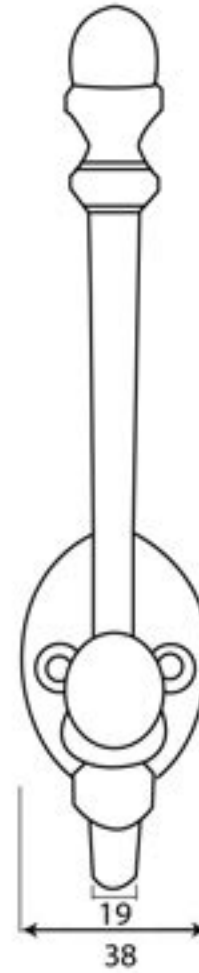

PRODUCT CODE 83542

HANDFORGED
TRADITIONAL
IRONMONGERY

Due to the hand crafted nature of our products all measurements are approximate and should be used as a guide only