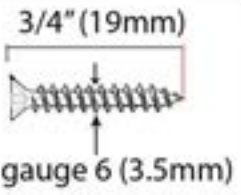

PRODUCT CODE 83542

HANDFORGED
TRADITIONAL
IRONMONGERY

Due to the hand crafted nature of our products all measurements are approximate and should be used as a guide only