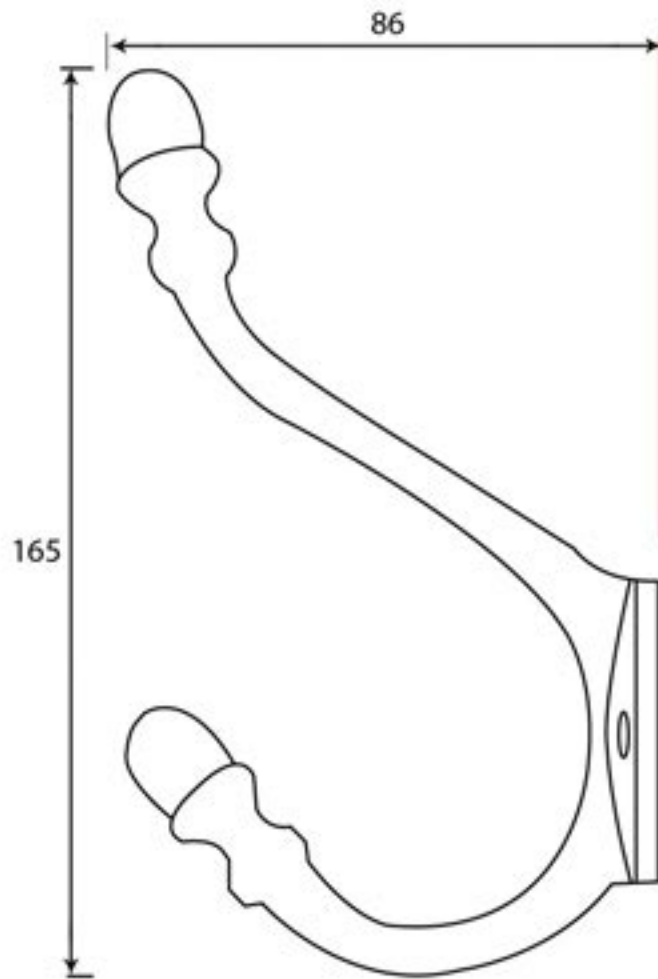

PRODUCT CODE 83525

HANDFORGED
TRADITIONAL
IRONMONGERY

Due to the hand crafted nature of our products all measurements are approximate and should be used as a guide only