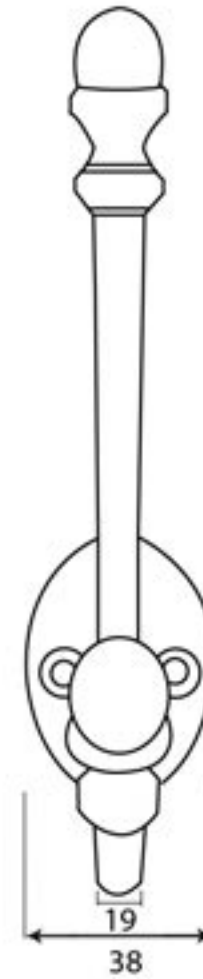

PRODUCT CODE 83525

HANDFORGED
TRADITIONAL
IRONMONGERY

Due to the hand crafted nature of our products all measurements are approximate and should be used as a guide only