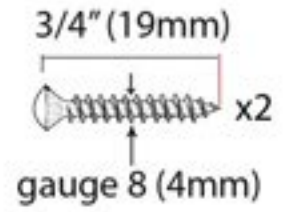

PRODUCT CODE 83525

HANDFORGED
TRADITIONAL
IRONMONGERY

Due to the hand crafted nature of our products all measurements are approximate and should be used as a guide only