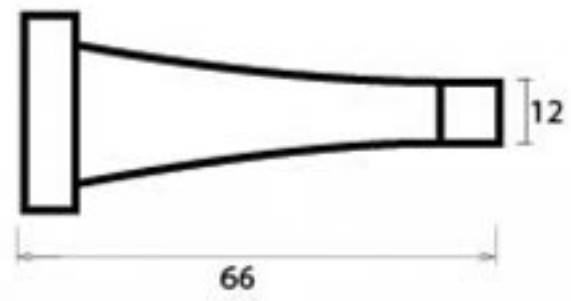

PRODUCT CODE 33491

HANDFORGED  
TRADITIONAL  
IRONMONGERY

Due to the hand crafted nature of our products all measurements are approximate and should be used as a guide only