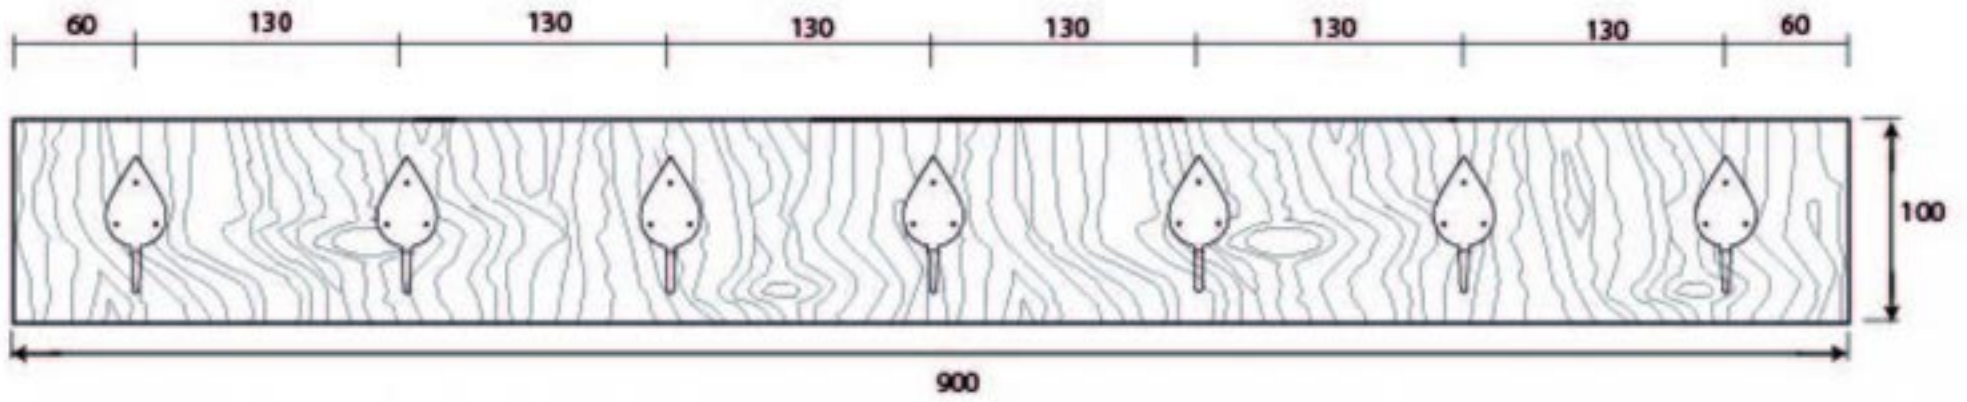

PRODUCT CODE 83747

HANDFORGED
TRADITIONAL
IRONMONGERY

Due to the hand crafted nature of our products all measurements are approximate and should be used as a guide only