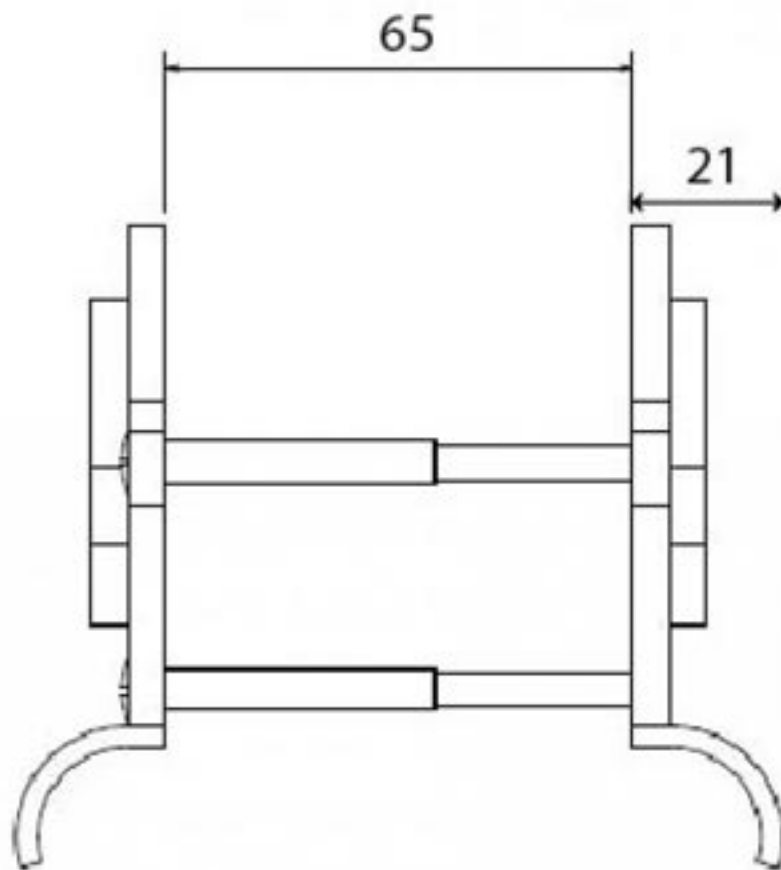

PRODUCT CODE 90067

HANDFORGED
TRADITIONAL
IRONMONGERY

Due to the hand crafted nature of our products all measurements are approximate and should be used as a guide only