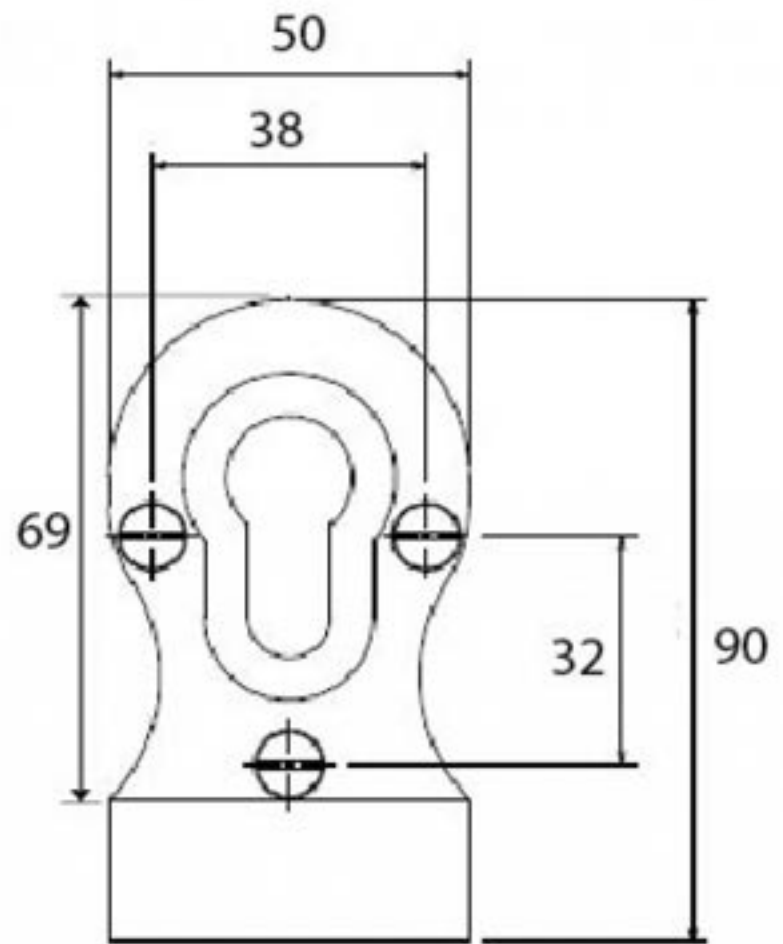

PRODUCT CODE 90067

HANDFORGED
TRADITIONAL
IRONMONGERY

Due to the hand crafted nature of our products all measurements are approximate and should be used as a guide only