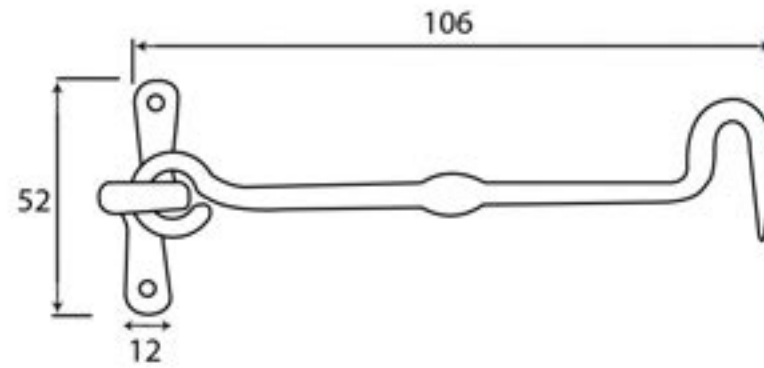

PRODUCT CODE 83792

1" (25mm)
x4
gauge 6 (3.5mm)

HANDFORGED
TRADITIONAL
IRONMONGERY

Due to the hand crafted nature of our products all measurements are approximate and should be used as a guide only