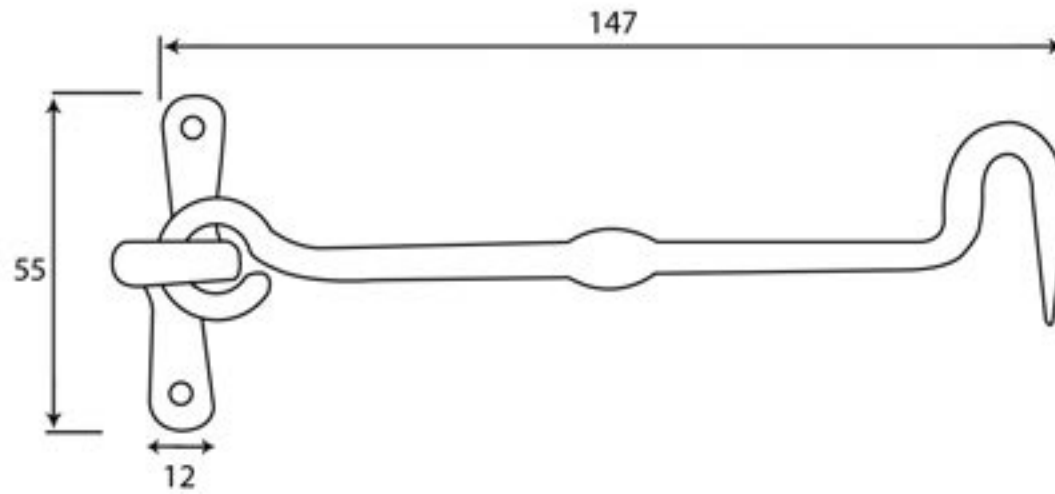

PRODUCT CODE 83793

1" (25mm)
↓
x4
↑
gauge 6 (3.5mm)

HANDFORGED
TRADITIONAL
IRONMONGERY

Due to the hand crafted nature of our products all measurements are approximate and should be used as a guide only