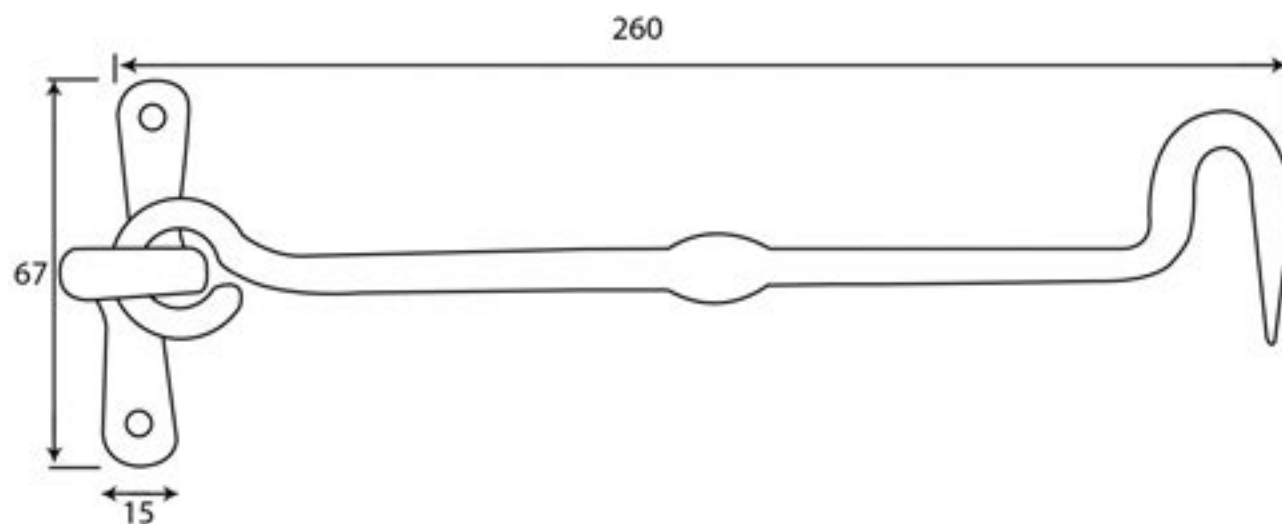

PRODUCT CODE 83795

1" (25mm)
↓
↑
gauge 6 (3.5mm)
x4

HANDFORGED
TRADITIONAL
IRONMONGERY

Due to the hand crafted nature of our products all measurements are approximate and should be used as a guide only