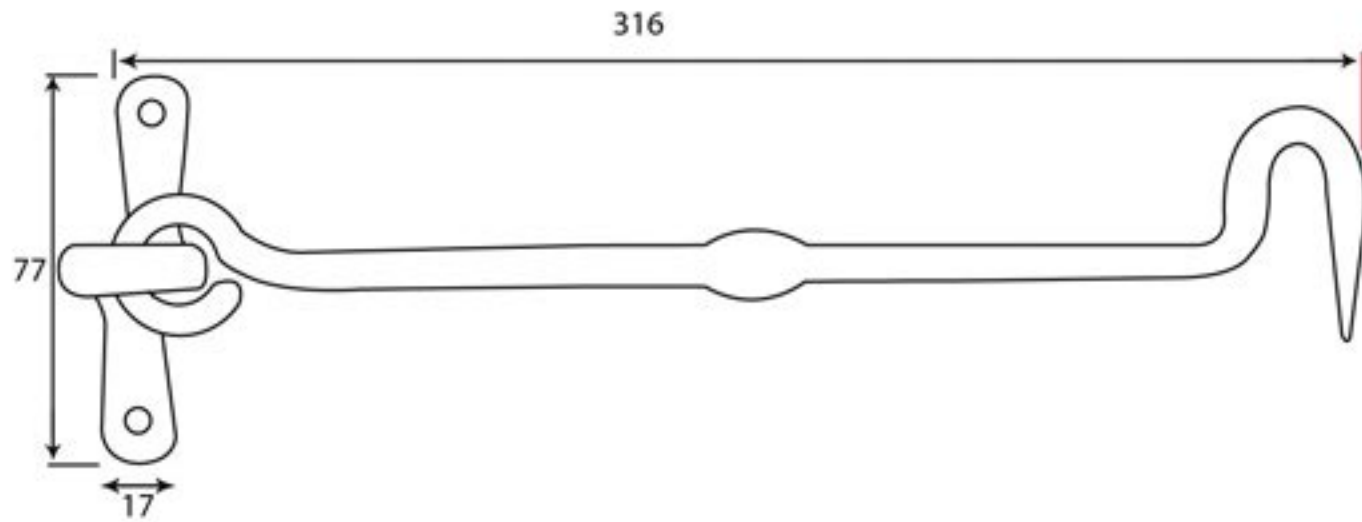

PRODUCT CODE 83796

1" (25mm)
↓
x4
↑
gauge 8 (4.2mm)

HANDFORGED
TRADITIONAL
IRONMONGERY

Due to the hand crafted nature of our products all measurements are approximate and should be used as a guide only