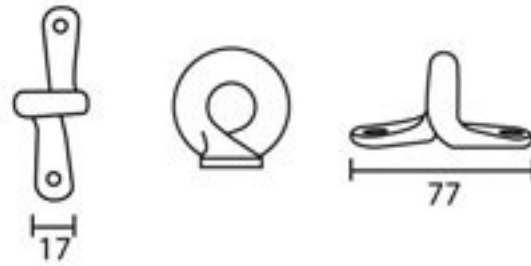

PRODUCT CODE 83796

1" (25mm)
↓
x4
↑
gauge 8 (4.2mm)

HANDFORGED
TRADITIONAL
IRONMONGERY

Due to the hand crafted nature of our products all measurements are approximate and should be used as a guide only