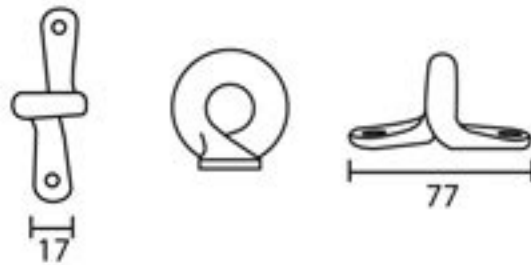

PRODUCT CODE 83797

1" (25mm)  
x4  
gauge 8 (4.2mm)

HANDFORGED  
TRADITIONAL  
IRONMONGERY

Due to the hand crafted nature of our products all measurements are approximate and should be used as a guide only