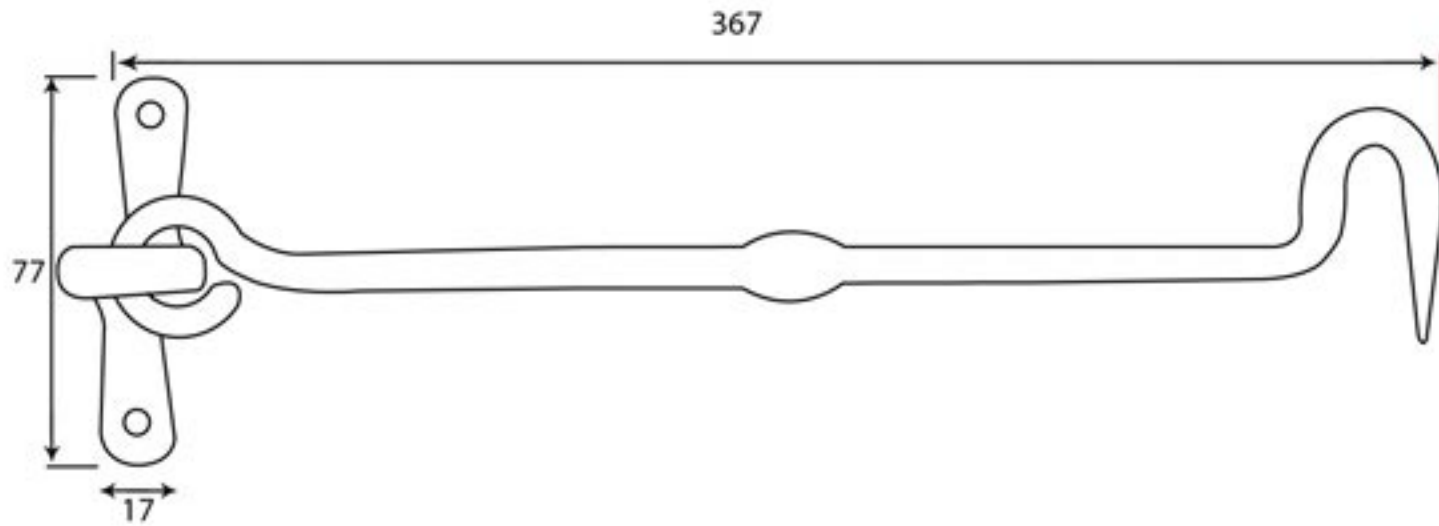

PRODUCT CODE 83797

1" (25mm)  
x4  
gauge 8 (4.2mm)

HANDFORGED  
TRADITIONAL  
IRONMONGERY

Due to the hand crafted nature of our products all measurements are approximate and should be used as a guide only