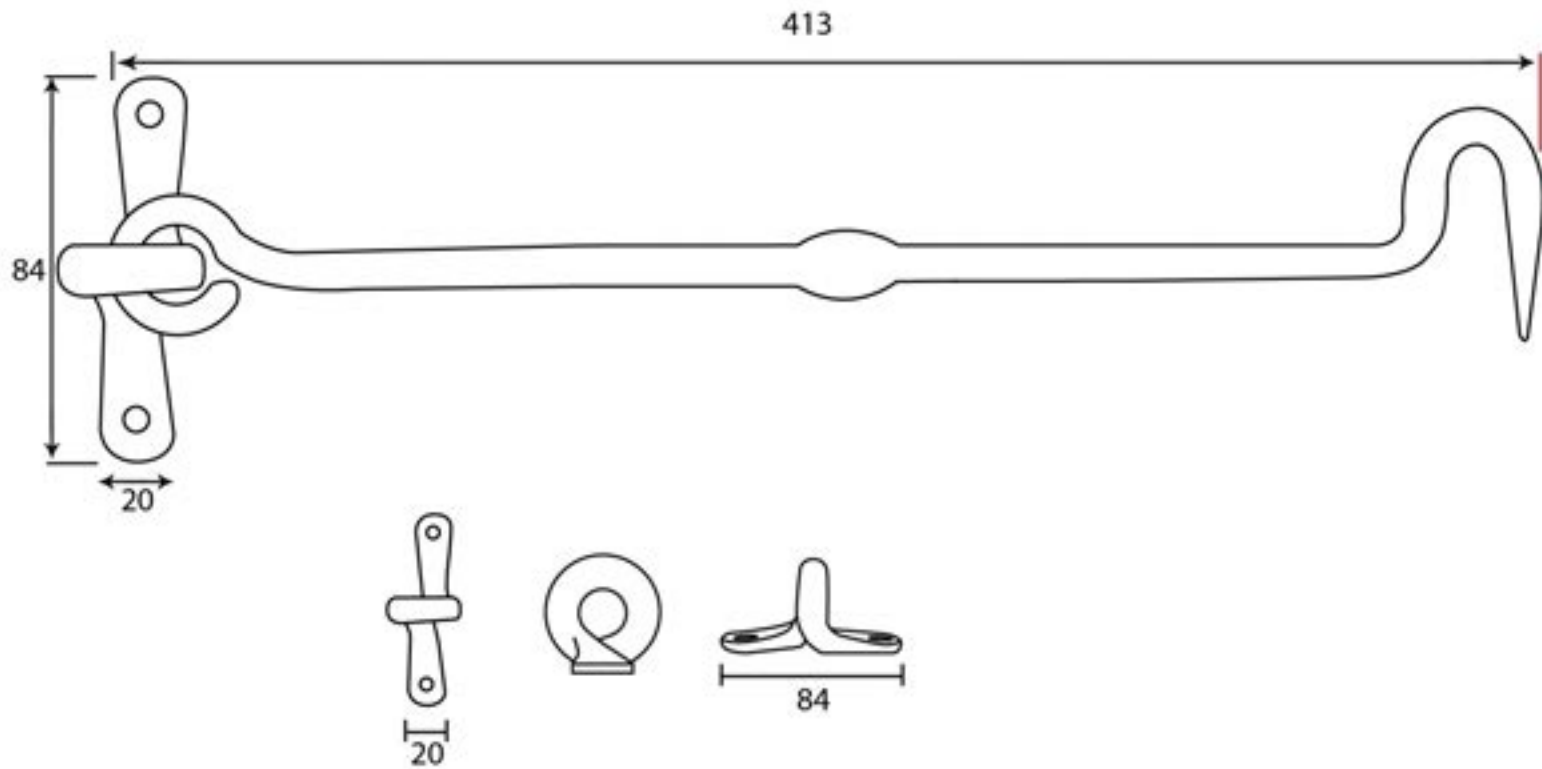

PRODUCT CODE 83798

1" (25mm)
x4
gauge 8 (4.2mm)

HANDFORGED
TRADITIONAL
IRONMONGERY

Due to the hand crafted nature of our products all measurements are approximate and should be used as a guide only