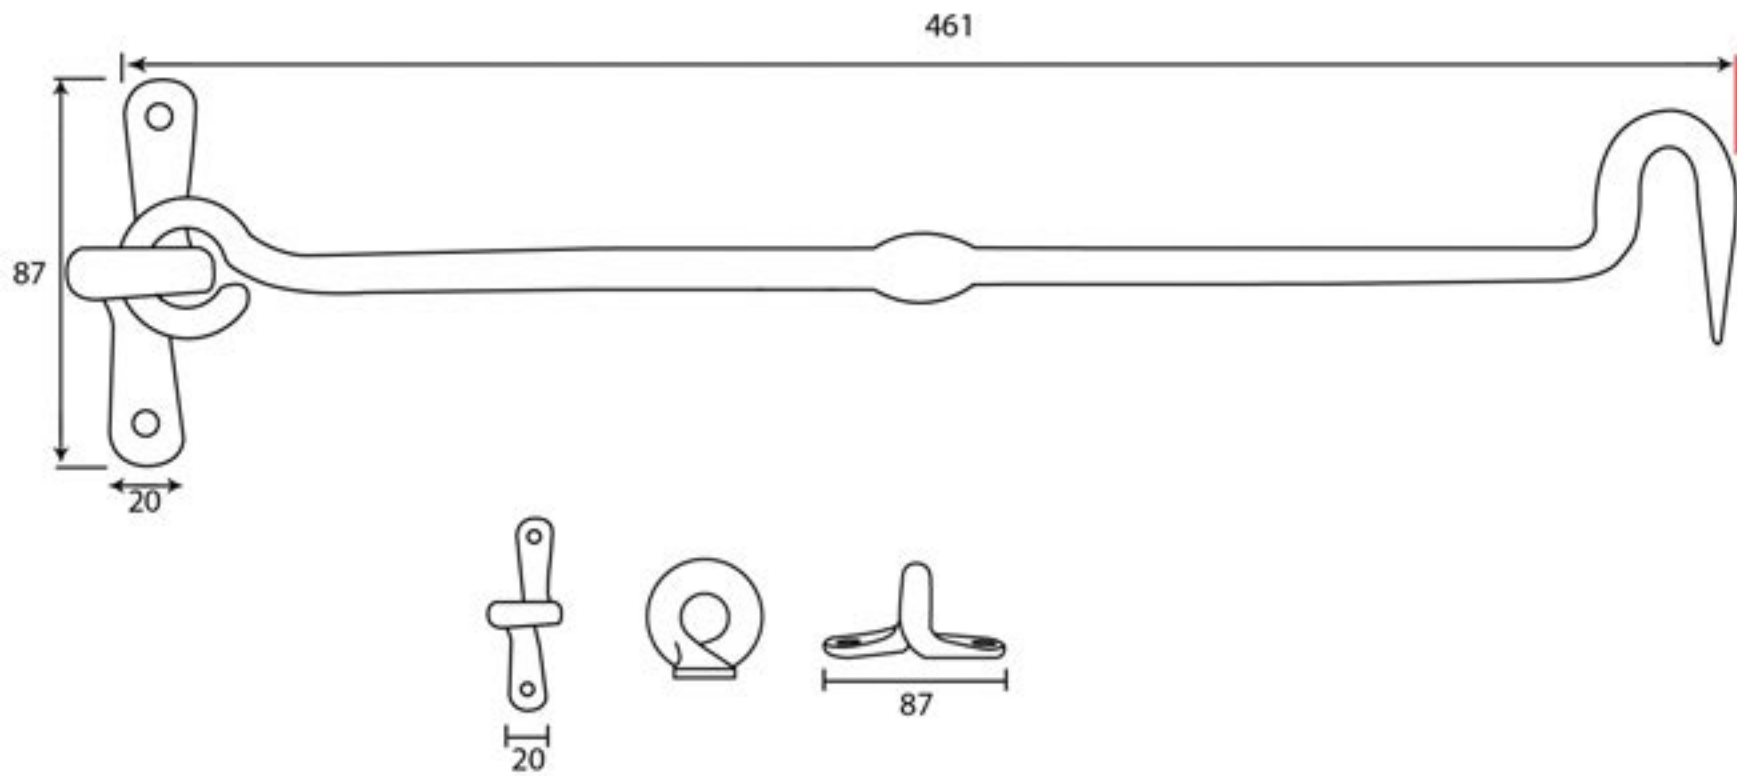

PRODUCT CODE 83799

1" (25mm)  
x4  
gauge 8 (4.2mm)

HANDFORGED  
TRADITIONAL  
IRONMONGERY

Due to the hand crafted nature of our products all measurements are approximate and should be used as a guide only