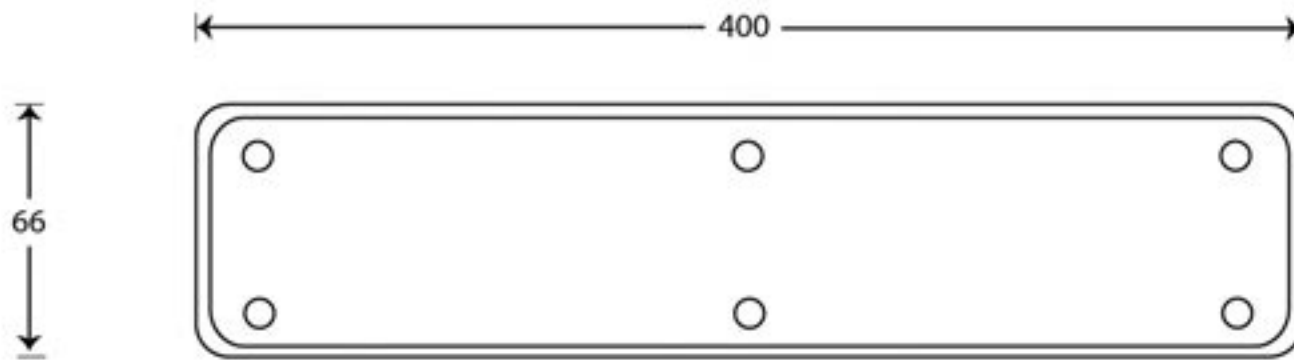

PRODUCT CODE 33390

3/4" (19mm)  
x6  
gauge 8 (4.2mm)

handforged  
traditional  
ironmongery

Due to the hand crafted nature of our products all measurements are approximate and should be used as a guide only