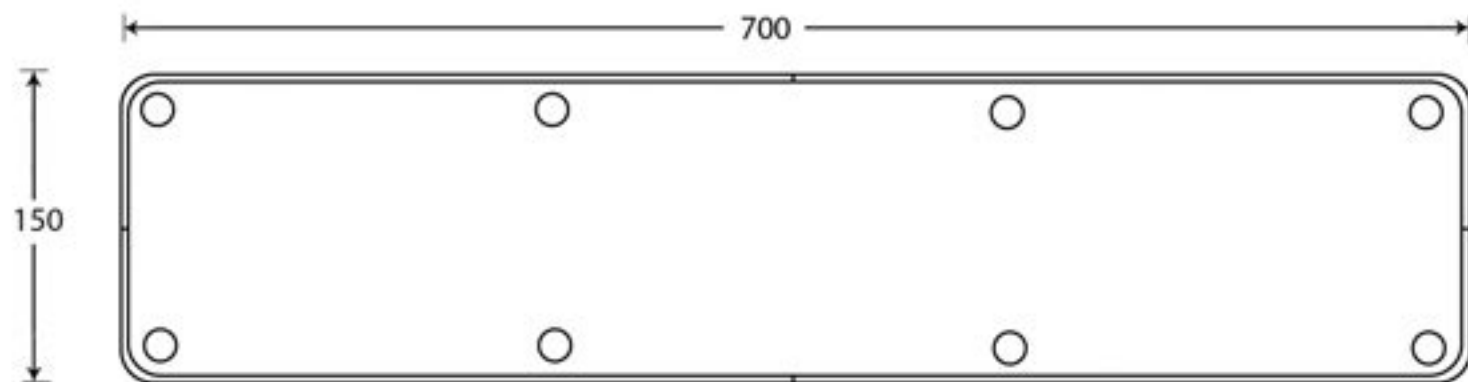

PRODUCT CODE : 73122

HANDFORGED  
TRADITIONAL  
IRONMONGERY

Due to the hand crafted nature of our products all measurements are approximate and should be used as a guide only