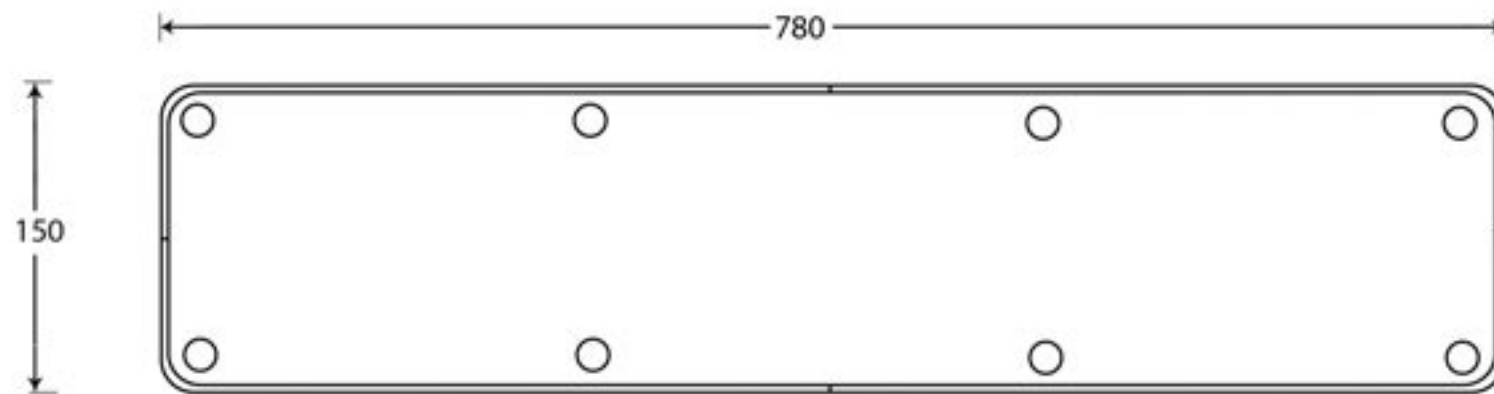

PRODUCT CODE : 73120

HANDFORGED
TRADITIONAL
IRONMONGERY

Due to the hand crafted nature of our products all measurements are approximate and should be used as a guide only